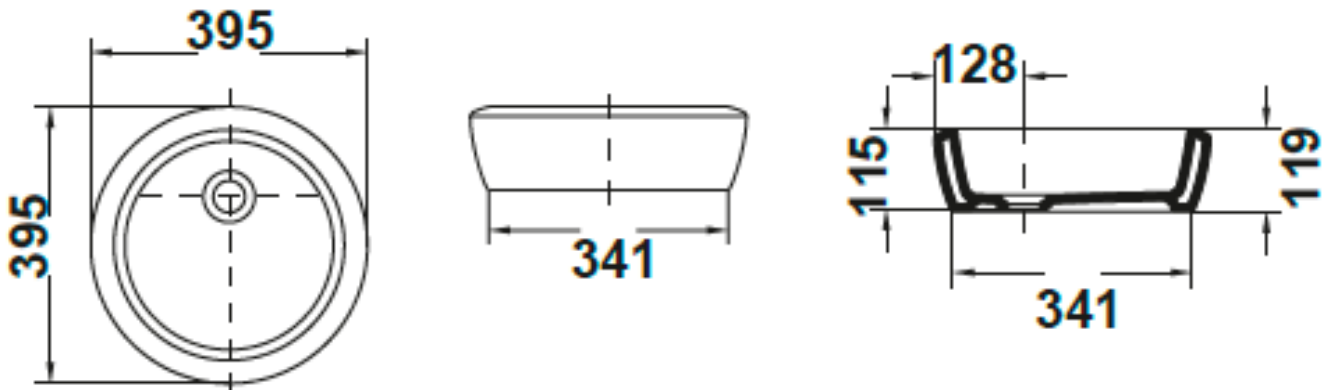

## SPECIFICATION SHEET

<b>Manufacturer</b>	GALA GROUP OF ROCA-SPAIN
<b>Model</b>	EOS
<b>Description</b>	OVER-COUNTER ROUND WASH BASIN, NO TAP-HOLE
<b>Finish</b>	WHITE
<b>Article Code</b>	34050