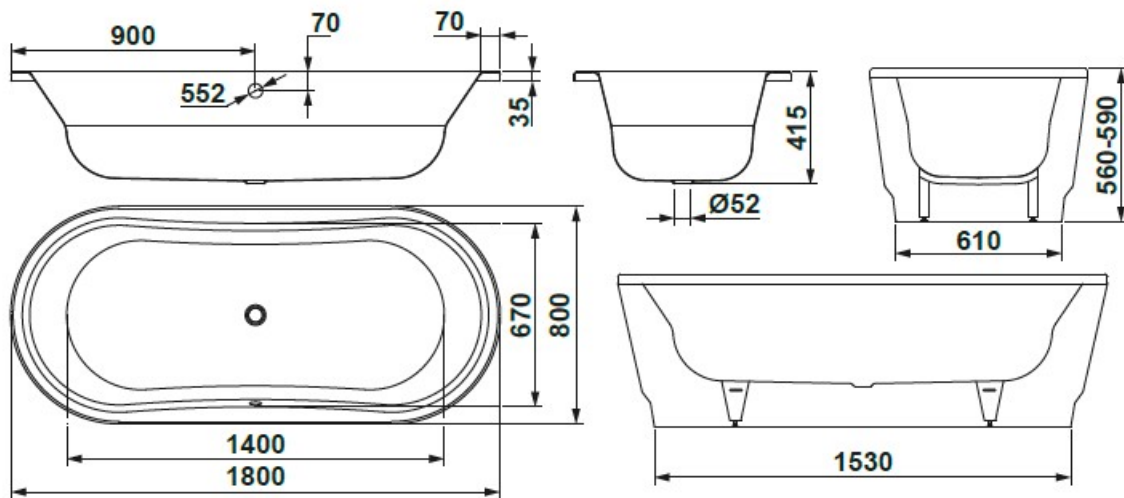

## SPECIFICATION SHEET

<b>Manufacturer</b>	GALA GROUP OF ROCA-SPAIN
<b>Model</b>	OPERA
<b>Description</b>	ENAMELLED STEEL BATHTUB
<b>Finish</b>	WHITE / BLACK
<b>Article Code</b>	6303101 , 6303102