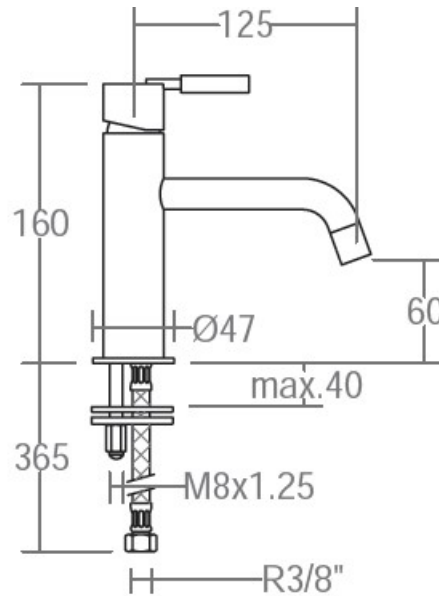

SPECIFICATION SHEET

Manufacturer	RAMON SOLER-SPAIN
Model	ATICA
Description	ONE HOLE SINGLE LEVER WASH BASIN MIXER WITH 2 FLEXIBLE HOSE.
Finish	CHROME
Article Code	7501