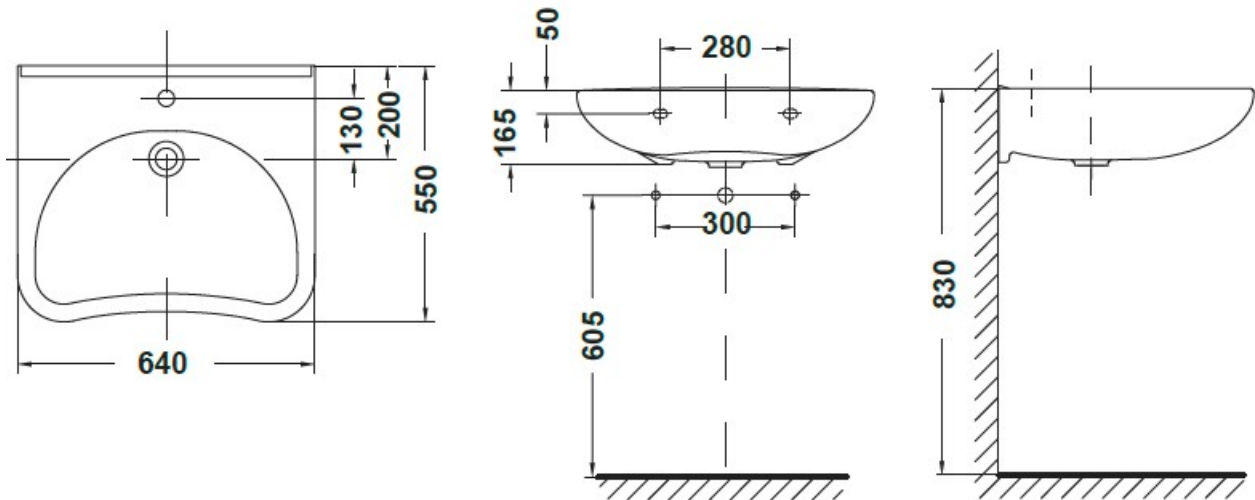

SPECIFICATION SHEET

Manufacturer	GALA GROUP OF ROCA-SPAIN
Model	BLUE
Description	WALL HUNG WASH BASIN
Finish	WHITE
Article Code	10060