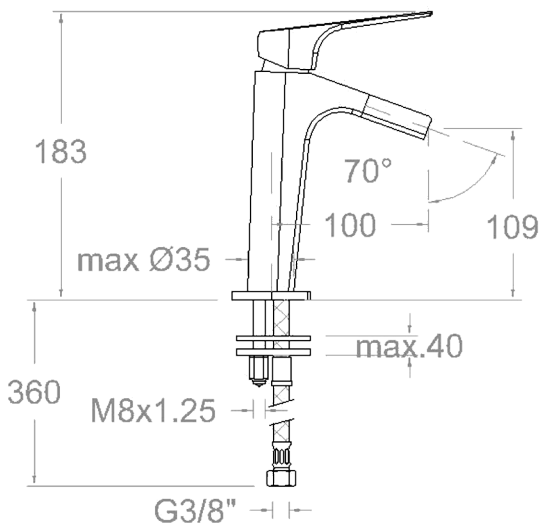

SPECIFICATION SHEET

Technical Characteristics :

- ◆ Ceramic cartridge Ø35 mm
- ◆ K cartridge : 25000-2 (4750)
- ◆ Thermostatic cartridge with a hot block system to prevent scalding and a thermostat system to lock the temperature at 38 °.
- ◆ Delivery at 3 bar 7 l / min.
- ◆ Noise level at 3 bar: <20 dB.
- ◆ Chrome plated brass: 15 micron nickel, 0.3 micron chrome.
- ◆ Resistant to static pressure ≤ 10 bar and water hammer 25 bar.
- ◆ Recommended hot water temperature 55 ° C. Maximum use temperature 65 ° C. Maximum 1 h at 90 ° C.
- ◆ Use a pressure between 1-5 bar. 3 bars recommended.
- ◆ 5 years warranty for faucets and 2 years for accessories
- ◆ Patented water management system.

MANUFACTURER	RAMON SOLER - SPAIN
MODEL	URBAN CHIC
DESCRIPTION	ONE HOLE SINGLE LEVER WATERFALL WASH BASIN MIXER WITH 2 FLEXIBLE HOSE
FINISH	CHROME
CODE	213101