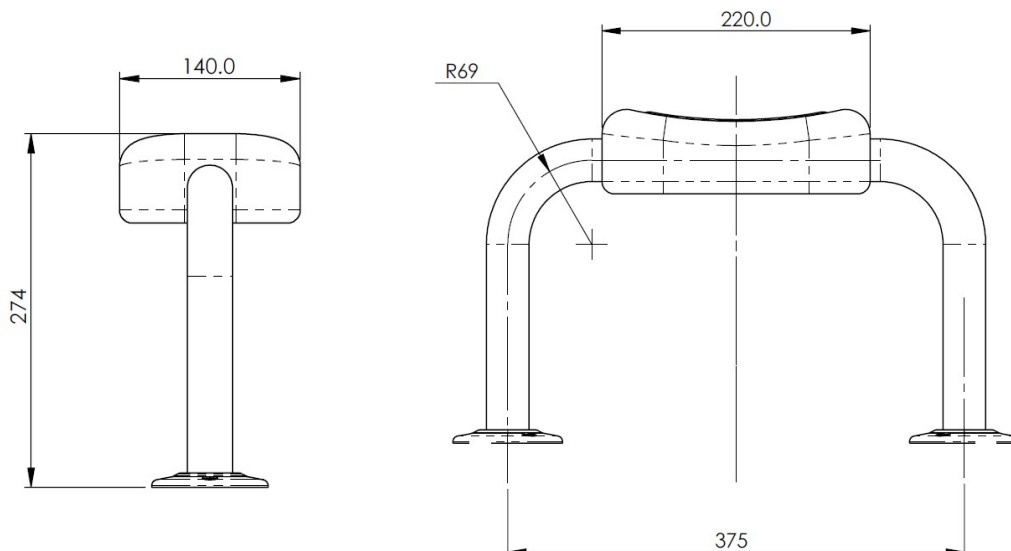

SPECIFICATION SHEET

Manufacturer	AKW-UK
Model	PADDED BACK REST
Description	HEAVY DUTY PADDED BACK REST
Finish	BLUE / GREY
Article Code	01190BU / 01190GR