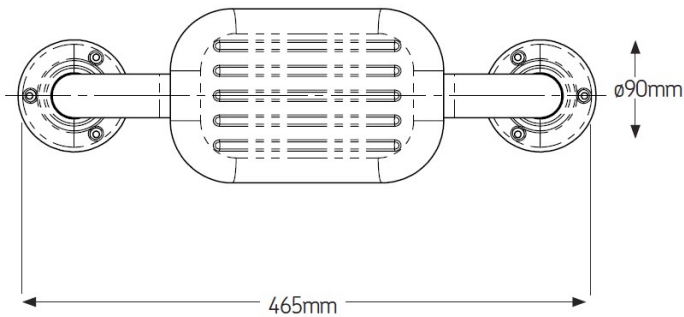

SPECIFICATION SHEET

Manufacturer	AKW-UK
Model	PADDED BACK REST
Description	HEAVY DUTY PADDED BACK REST
Finish	BLUE / GREY
Article Code	01190BU / 01190GR