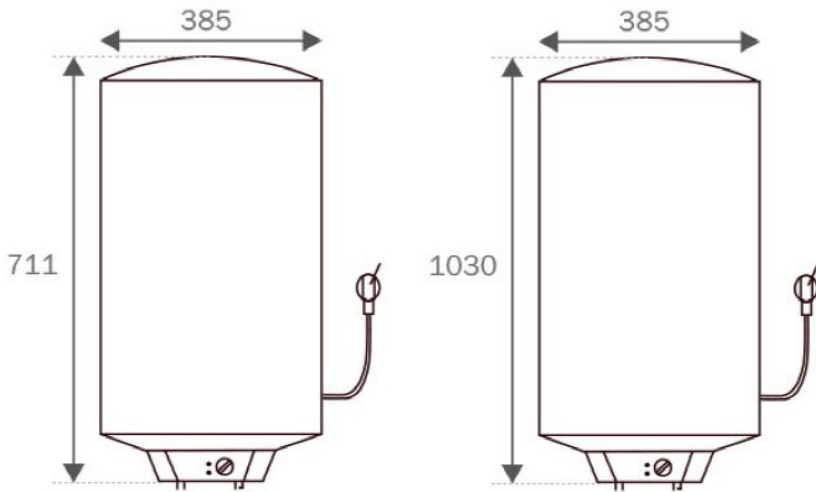

## SPECIFICATION SHEET

### EWH 80 H

CODE : 42080280  
DP-0000320X

- Vertical & Horizontal Installation
- Available in 50L and 80L
- EWH 50 H - 42080250
- EWH 80 H - 42080280
- Enamelled steel Tank
- Ceramic enamelled heating element
- Temperature thermostat. 30-75
- Pressure valve > 7.5 bar
- Maximum pressure: 0.75 Mpa
- Thermometer
- Security valve
- Earth leakage circuit breaker
- Overheat protection
- Anti dry heating protection
- Protection level against humidity IPx4
- Power: 1500W
- Average insulation thickness: 20mm