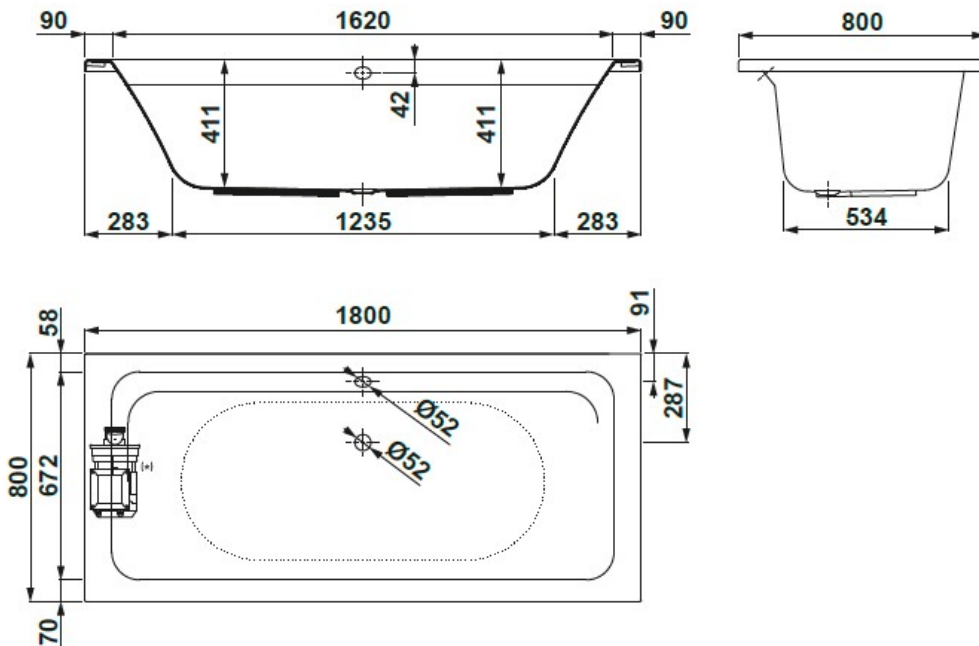

SPECIFICATION SHEET

Manufacturer	GALA GROUP OF ROCA-SPAIN
Model	EMMA 180
Description	ACRYLIC RECTANGULAR BATHTUB NON-HYDRO
Finish	WHITE
Article Code	64101