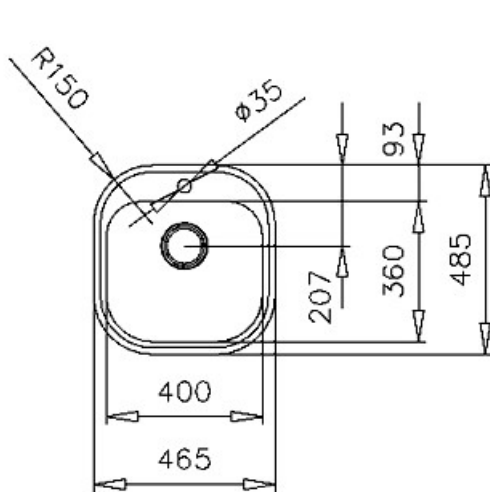

SPECIFICATION SHEET

Manufacturer	TEKA-GERMANY
Model	STYLO 1B
Description	ONE BOWL KITCHEN SINK WITH 3 1/2 BASKET WASTE
Finish	ST ST
Article Code	10107007