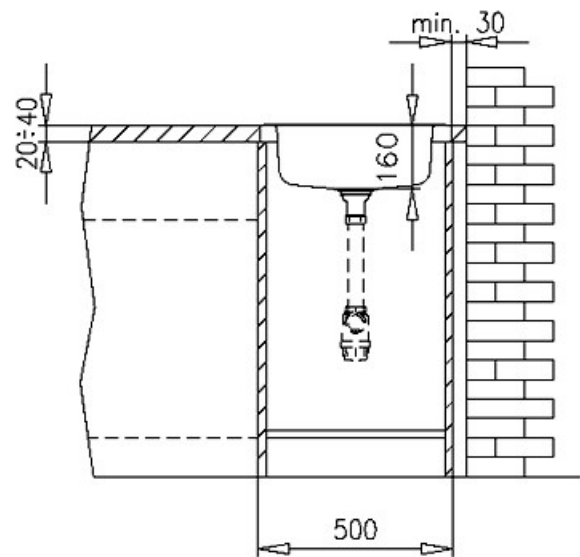

SPECIFICATION SHEET

Manufacturer	TEKA-GERMANY
Model	STYLO 1B
Description	ONE BOWL KITCHEN SINK WITH 3 1/2 BASKET WASTE
Finish	ST ST
Article Code	10107007