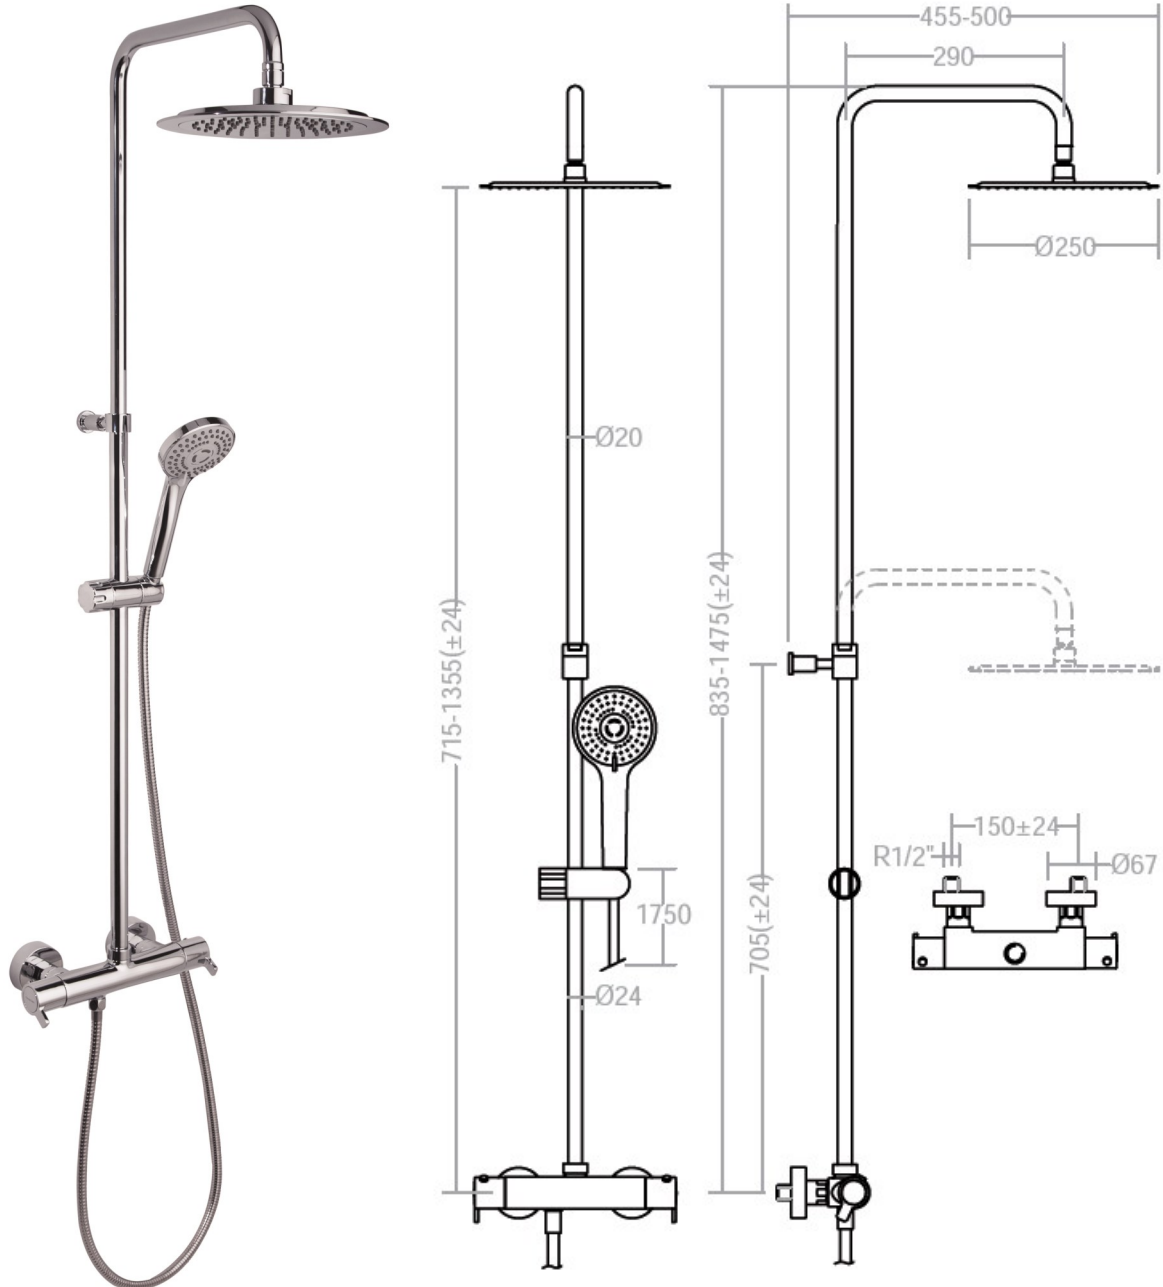

## SPECIFICATION SHEET

|                     |   |
|---------------------|---|
| <b>Manufacturer</b> | RAMON SOLER-SPAIN   |
| <b>Model</b>        | BLAUTHERM   |
| <b>Description</b>  | THERMOSTATIC SHOWER MIXER WITH GREAT ADJUSTABLE SHOWER COLUMN, SHOWER HEAD Ø250mm AND SHOWER HANDSET. |
| <b>Finish</b>       | CHROME  |
| <b>Article Code</b> | 9354 RM250  |