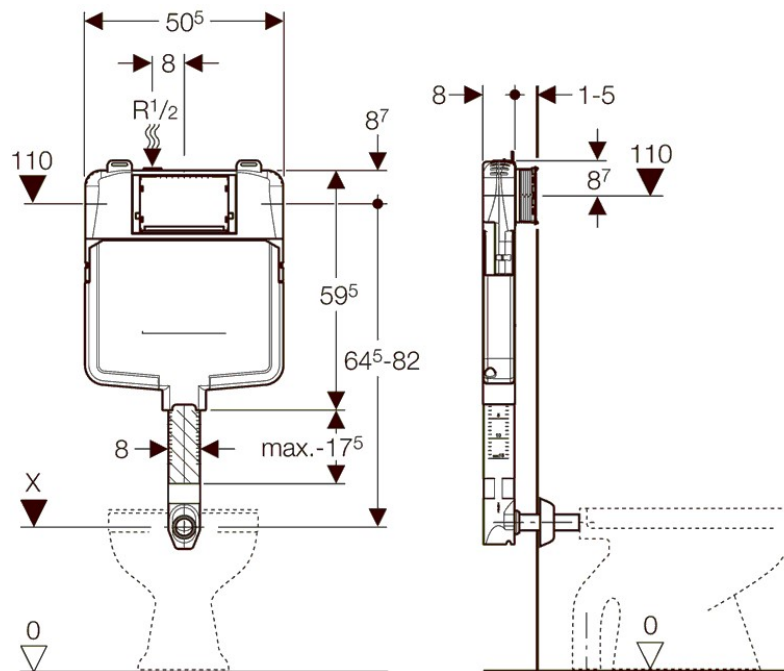

SPECIFICATION SHEET

Manufacturer	GEBERIT-GERMANY
Model	UP720
Description	SIGMA CONCEALED CISTERN
Finish	
Article Code	109.771.00.1