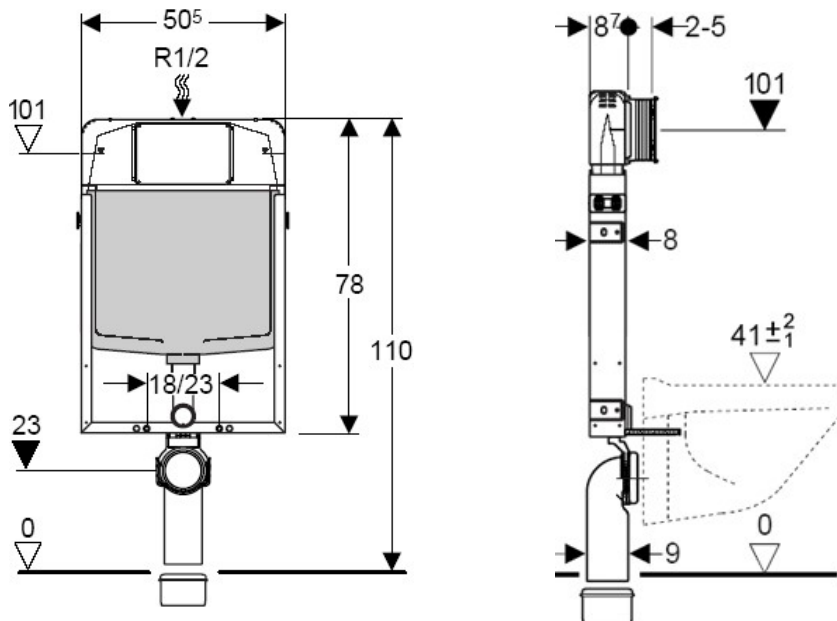

## SPECIFICATION SHEET

|                     |  |
|---------------------|--|
| <b>Manufacturer</b> | GEBERIT-GERMANY  |
| <b>Model</b>        | SIGMA KOMBIFIX - UP720   |
| <b>Description</b>  | KOMBIFIX ELEMENT FOR WALL-HUNG WC WITH GEBERIT SIGMA CONCEALED CISTERN 8CM |
| <b>Finish</b>       |  |
| <b>Article Code</b> | 110.772.00.1   |