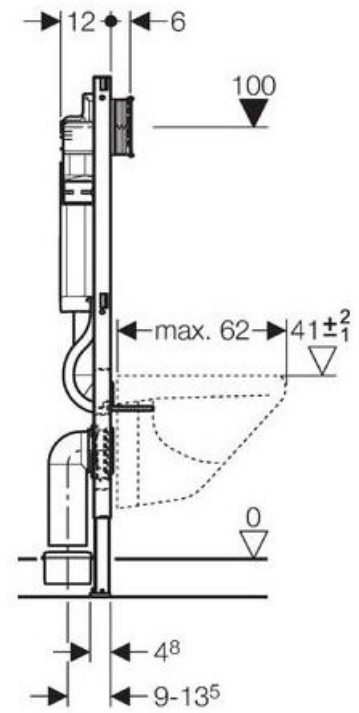

## SPECIFICATION SHEET

<b>Manufacturer</b>	GEBERIT-GERMANY
<b>Model</b>	SIGMA DUOFIX - UP320
<b>Description</b>	DUOFIX ELEMENT FOR WALL-HUNG WC, H112, WITH SIGMA CISTERN 12 CM
<b>Finish</b>	
<b>Article Code</b>	111.300.00.5