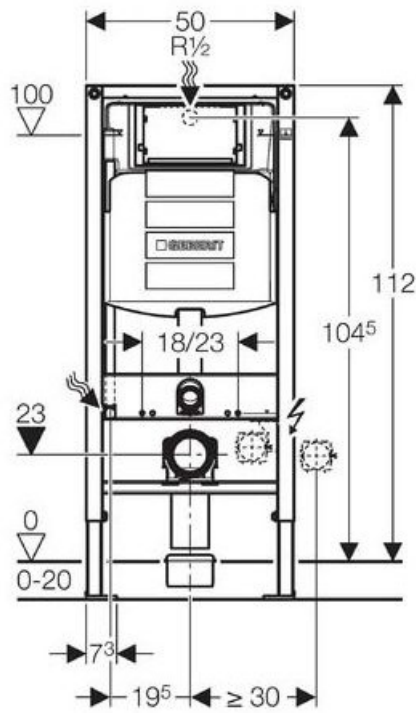

## SPECIFICATION SHEET

<b>Manufacturer</b>	GEBERIT-GERMANY
<b>Model</b>	SIGMA DUOFIX - UP320
<b>Description</b>	DUOFIX ELEMENT FOR WALL-HUNG WC, H112, WITH SIGMA CISTERN 12 CM
<b>Finish</b>	
<b>Article Code</b>	111.300.00.5