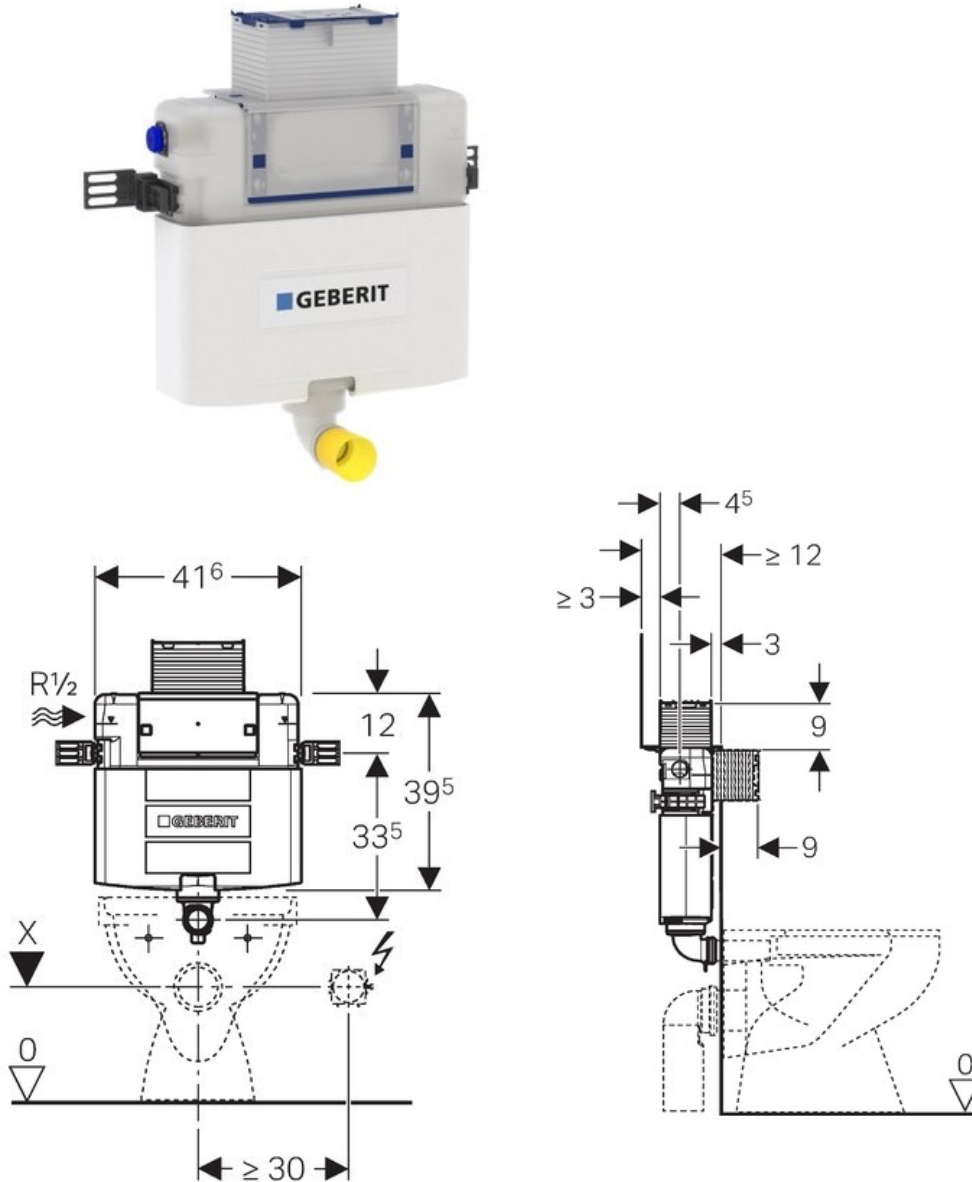

SPECIFICATION SHEET

Manufacturer	GEBERIT-GERMANY
Model	OMEGA
Description	OMEGA CONCEALED CISTERN 12 CM, H82, TOP OR FRONT OPERATED
Finish	
Article Code	109.043.00.1