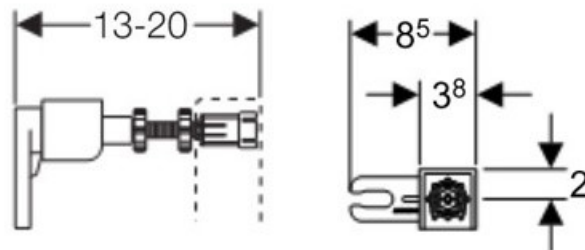

SPECIFICATION SHEET

| | |
|---------------------|---|
| Manufacturer | GEBERIT-GERMANY |
| Model | |
| Description | DUOFIX WALL ANCHORING SET FOR SINGLE INSTALLATION |
| Finish | ST ST |
| Article Code | 111.815.00.1 |