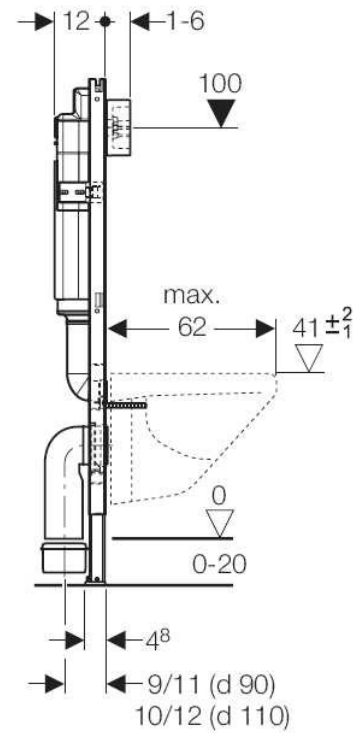

SPECIFICATION SHEET

Manufacturer	GEBERIT-GERMANY
Model	DELTA DUOFIX - UP182
Description	DUOFIX ELEMENT FOR WALL-HUNG WC, H112, WITH DELTA CISTERN 12 CM
Finish	
Article Code	458.160.00.1