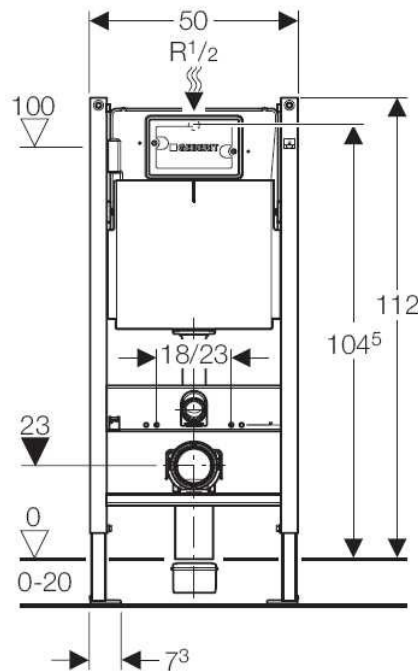

SPECIFICATION SHEET

Manufacturer	GEBERIT-GERMANY
Model	DELTA DUOFIX - UP182
Description	DUOFIX ELEMENT FOR WALL-HUNG WC, H112, WITH DELTA CISTERN 12 CM
Finish	
Article Code	458.160.00.1