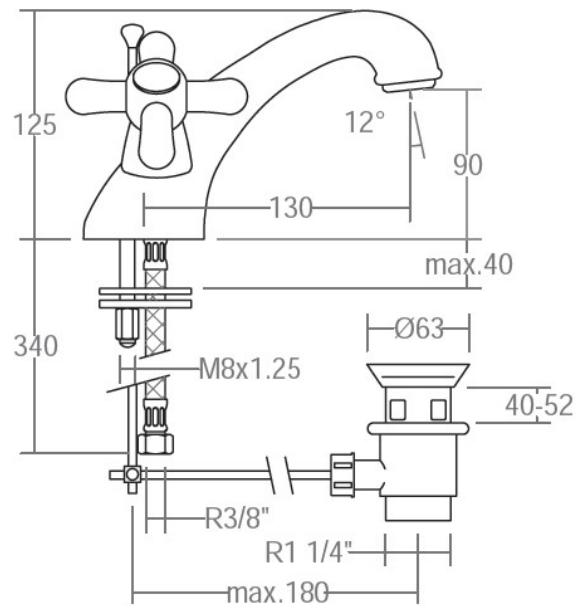

SPECIFICATION SHEET

Manufacturer	RAMON SOLER-SPAIN
Model	GAUDI
Description	ONE HOLE TWO-HANDLE WASH BASIN MIXER WITH 2 FLEXIBLE HOSE AND POP-UP WASTE
Finish	CHROME
Article Code	3001C VA