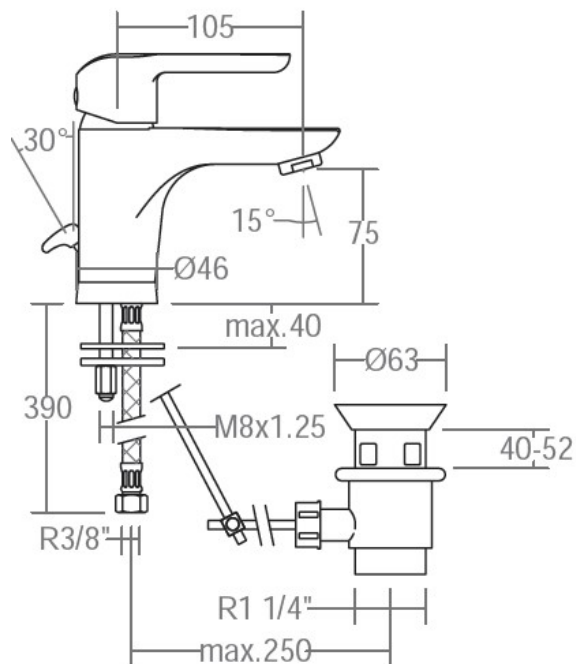

## SPECIFICATION SHEET

<b>Manufacturer</b>	RAMON SOLER-SPAIN
<b>Model</b>	YPSILON
<b>Description</b>	ONE HOLE SINGLE LEVER WASH BASIN MIXER WITH 2 FLEXIBLE HOSE AND POP-UP WASTE
<b>Finish</b>	CHROME
<b>Article Code</b>	6602 VA