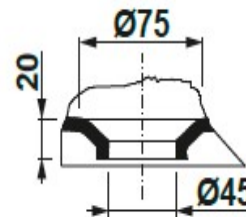

SPECIFICATION SHEET

Manufacturer	GALA GROUP OF ROCA-SPAIN
Model	OVALO
Description	COUNTERTOP WASH BASIN Installation option available: countertop, over-counter or semi-recessed
Finish	WHITE
Article Code	04320