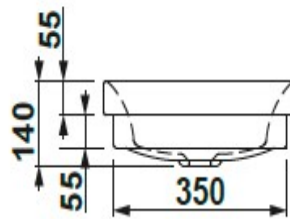

SPECIFICATION SHEET

Manufacturer	GALA GROUP OF ROCA-SPAIN
Model	OVALO
Description	COUNTERTOP WASH BASIN Installation option available: countertop, over-counter or semi-recessed
Finish	WHITE
Article Code	04320