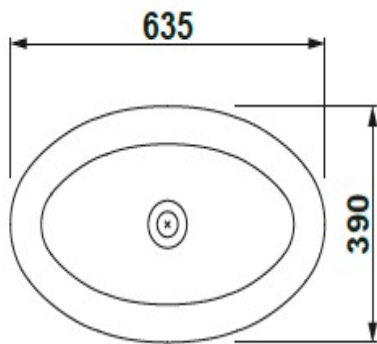

SPECIFICATION SHEET

Manufacturer	GALA GROUP OF ROCA-SPAIN
Model	OVALO
Description	COUNTERTOP WASH BASIN Installation option available: countertop, over-counter or semi-recessed
Finish	WHITE
Article Code	04320