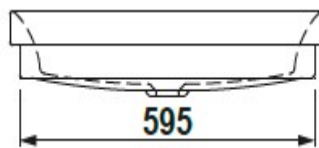

SPECIFICATION SHEET

Manufacturer	GALA GROUP OF ROCA-SPAIN
Model	OVALO
Description	COUNTERTOP WASH BASIN Installation option available: countertop, over-counter or semi-recessed
Finish	WHITE
Article Code	04320