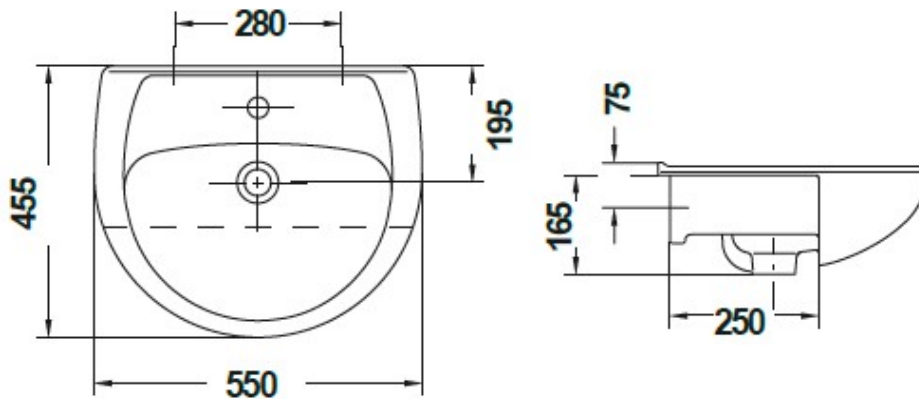

## SPECIFICATION SHEET

<b>Manufacturer</b>	GALA GROUP OF ROCA-SPAIN
<b>Model</b>	ELIA
<b>Description</b>	SEMI-RECESSED WASH-BASIN WITH OVERFLOW
<b>Finish</b>	WHITE
<b>Article Code</b>	18070