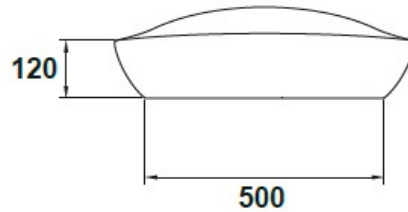

SPECIFICATION SHEET

Manufacturer	GALA GROUP OF ROCA-SPAIN
Model	ELIPSE
Description	OVER COUNTER WASH BASIN
Finish	WHITE
Article Code	04250