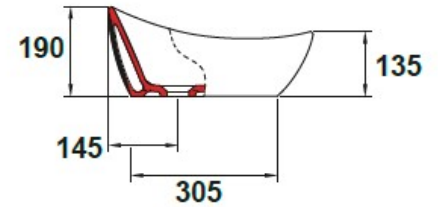

SPECIFICATION SHEET

Manufacturer	GALA GROUP OF ROCA-SPAIN
Model	ELIPSE
Description	OVER COUNTER WASH BASIN
Finish	WHITE
Article Code	04250