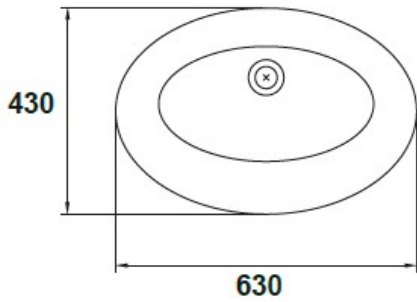

SPECIFICATION SHEET

Manufacturer	GALA GROUP OF ROCA-SPAIN
Model	ELIPSE
Description	OVER COUNTER WASH BASIN
Finish	WHITE
Article Code	04250