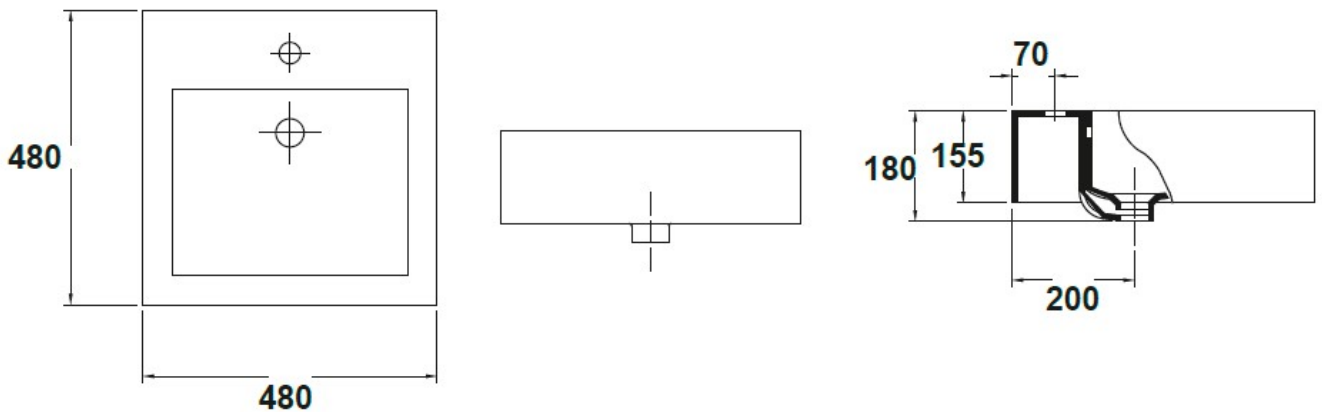

SPECIFICATION SHEET

Manufacturer	GALA GROUP OF ROCA-SPAIN
Model	CITY
Description	WASHBASIN WITH OVERFLOW AND FIXING KIT Wall-hung or over-counter installation option
Finish	WHITE
Article Code	04120