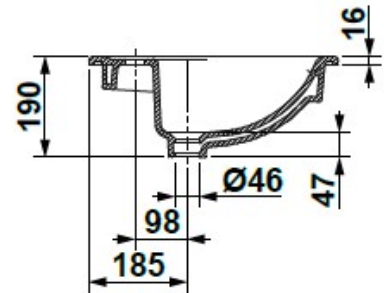

SPECIFICATION SHEET

Manufacturer	GALA GROUP OF ROCA-SPAIN
Model	NILA
Description	COUNTERTOP WASH BASIN WITH OVERFLOW
Finish	WHITE
Article Code	17060