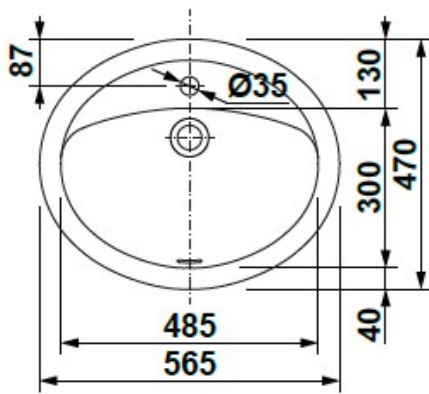

SPECIFICATION SHEET

Manufacturer	GALA GROUP OF ROCA-SPAIN
Model	NILA
Description	COUNTERTOP WASH BASIN WITH OVERFLOW
Finish	WHITE
Article Code	17060