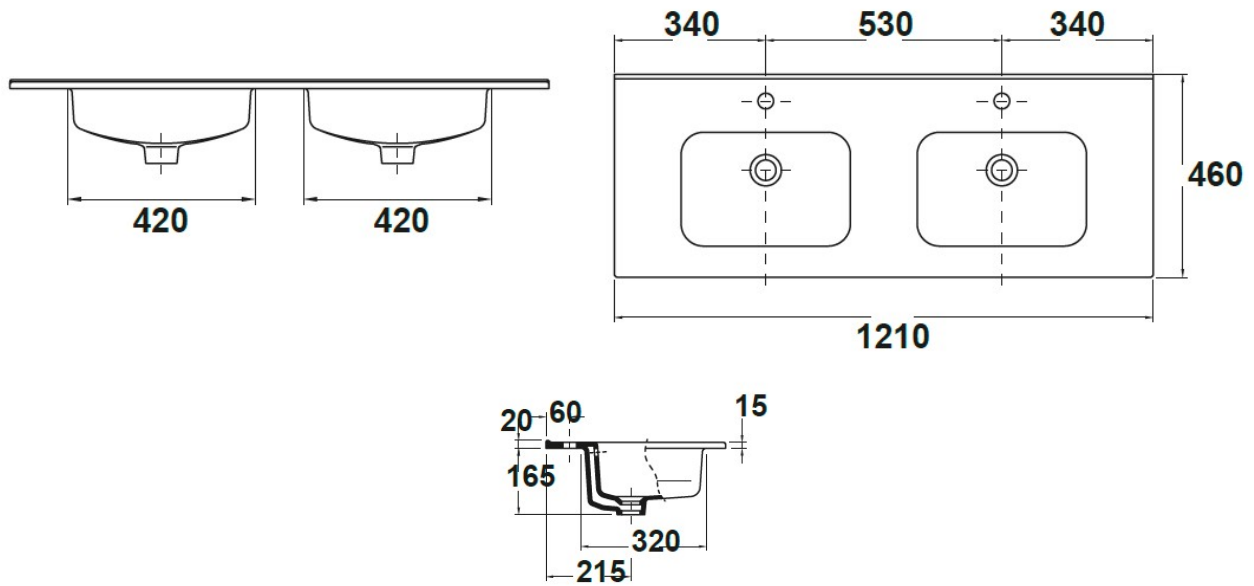

## SPECIFICATION SHEET

<b>Manufacturer</b>	GALA GROUP OF ROCA-SPAIN
<b>Model</b>	SMILE
<b>Description</b>	VANITY DOUBLE WASH BASIN WITH OVERFLOW
<b>Finish</b>	WHITE
<b>Article Code</b>	10157