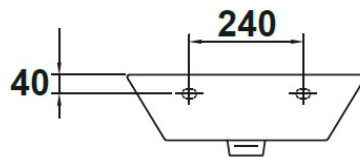

SPECIFICATION SHEET

Manufacturer	GALA GROUP OF ROCA-SPAIN
Model	NEXUS
Description	WALL HUNG CORNER WASH BASIN WITH OVERFLOW
Finish	WHITE
Article Code	04180