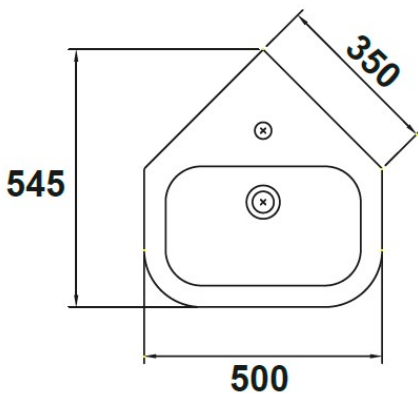

SPECIFICATION SHEET

Manufacturer	GALA GROUP OF ROCA-SPAIN
Model	NEXUS
Description	WALL HUNG CORNER WASH BASIN WITH OVERFLOW
Finish	WHITE
Article Code	04180