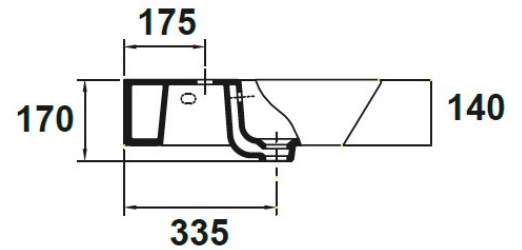

SPECIFICATION SHEET

Manufacturer	GALA GROUP OF ROCA-SPAIN
Model	NEXUS
Description	WALL HUNG CORNER WASH BASIN WITH OVERFLOW
Finish	WHITE
Article Code	04180