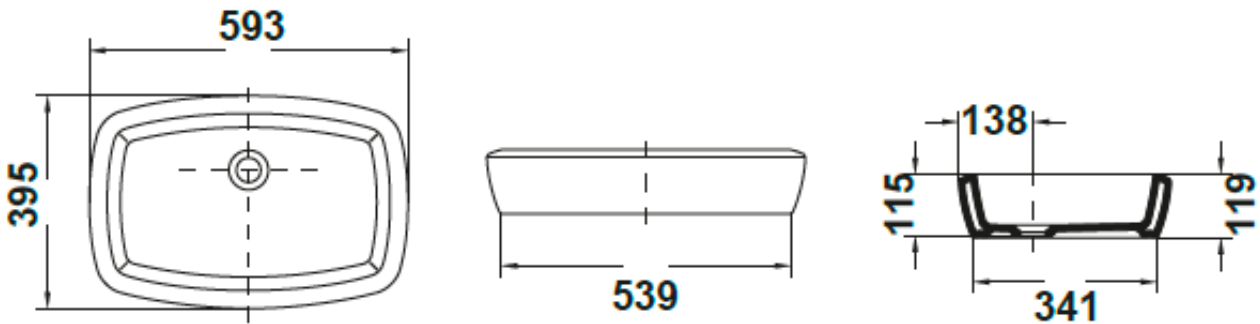

SPECIFICATION SHEET

Manufacturer	GALA GROUP OF ROCA-SPAIN
Model	EOS
Description	OVER-COUNTER RECTANGULAR WASH BASIN, NO TAP-HOLE
Finish	WHITE
Article Code	34020