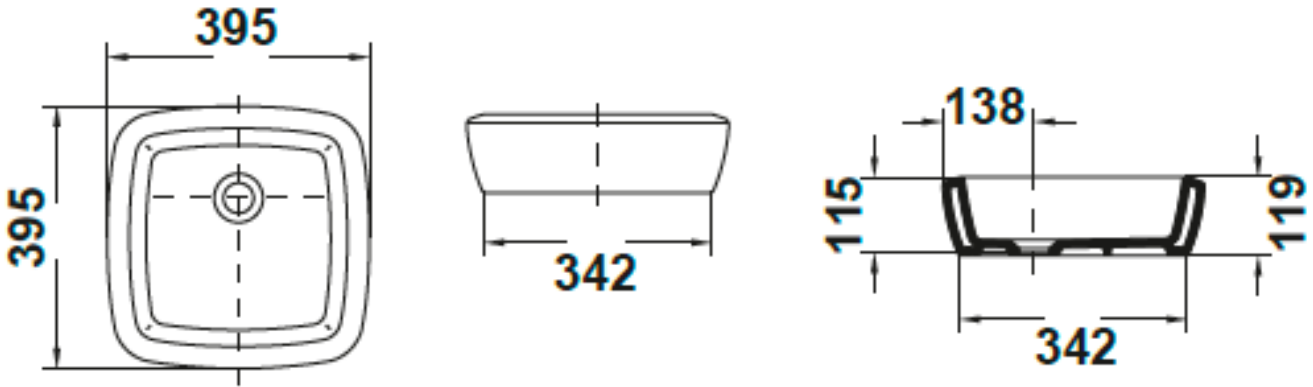

## SPECIFICATION SHEET

<b>Manufacturer</b>	GALA GROUP OF ROCA-SPAIN
<b>Model</b>	EOS
<b>Description</b>	OVER-COUNTER SQUARE WASH BASIN, NO TAP-HOLE
<b>Finish</b>	WHITE
<b>Article Code</b>	34040