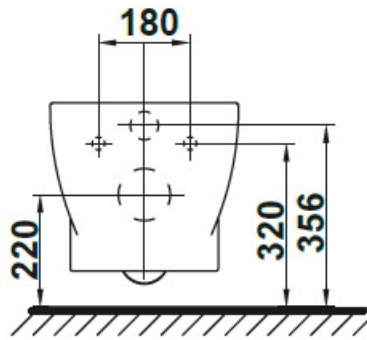

SPECIFICATION SHEET

Manufacturer	GALA GROUP OF ROCA-SPAIN
Model	KLEA
Description	FLOOR-STANDING BTW WC PAN WITH CISTERN, DUAL FLUSH MECHANISM 3/4L, SEAT AND COVER
Finish	WHITE
Article Code	33160 + 33540 + 51685

SPECIFICATION SHEET

Manufacturer	GALA GROUP OF ROCA-SPAIN
Model	KLEA
Description	FLOOR-STANDING BTW BIDET
Finish	WHITE
Article Code	33360

SPECIFICATION SHEET

Manufacturer	GALA GROUP OF ROCA-SPAIN
Model	KLEA
Description	WALL HUNG WC WITH SEAT AND COVER
Finish	WHITE
Article Code	33172 + 51685