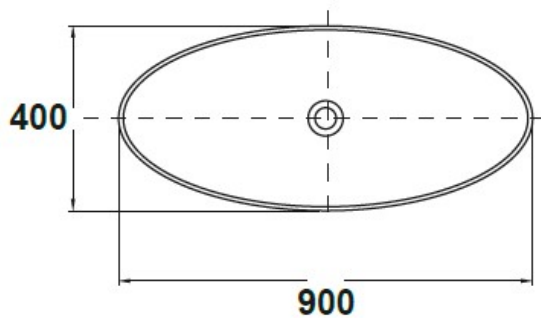

SPECIFICATION SHEET

Manufacturer	GALA GROUP OF ROCA-SPAIN
Model	KLEA
Description	COUNTERTOP WASH BASIN
Finish	WHITE
Article Code	33040