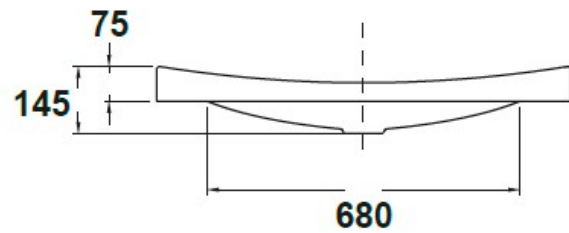

SPECIFICATION SHEET

Manufacturer	GALA GROUP OF ROCA-SPAIN
Model	KLEA
Description	COUNTERTOP WASH BASIN
Finish	WHITE
Article Code	33040