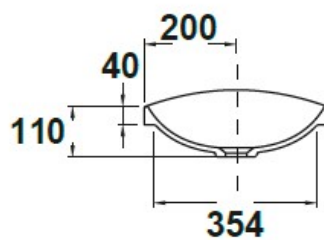

SPECIFICATION SHEET

Manufacturer	GALA GROUP OF ROCA-SPAIN
Model	KLEA
Description	COUNTERTOP WASH BASIN
Finish	WHITE
Article Code	33040