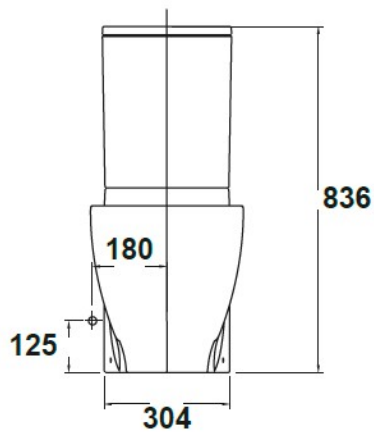

SPECIFICATION SHEET

Manufacturer	GALA GROUP OF ROCA-SPAIN
Model	KLEA
Description	FLOOR-STANDING BTW WC PAN WITH CISTERN, DUAL FLUSH MECHANISM 3/4L, SEAT AND COVER
Finish	WHITE
Article Code	33160 + 33540 + 51685

SPECIFICATION SHEET

Manufacturer	GALA GROUP OF ROCA-SPAIN
Model	KLEA
Description	FLOOR-STANDING BTW BIDET
Finish	WHITE
Article Code	33360

SPECIFICATION SHEET

Manufacturer	GALA GROUP OF ROCA-SPAIN
Model	KLEA
Description	WALL HUNG WC WITH SEAT AND COVER
Finish	WHITE
Article Code	33172 + 51685

SPECIFICATION SHEET

Manufacturer	GALA GROUP OF ROCA-SPAIN
Model	KLEA
Description	WALL HUNG BIDET
Finish	WHITE
Article Code	33362

الركن الأوروبي ش.ذ.م.م.
EUROPEAN CORNER LLC

Al Wadi Building, Sheikh Zayed Road
P. O. Box 31840, Dubai
United Arab Emirates
Showroom Tel: +971 4 3356315
Office Tel: +971 4 3360601
Fax: +971 4 3360604
E-mail: gm@europeancorner-dubai.com

SPECIFICATION SHEET

Manufacturer	GALA GROUP OF ROCA-SPAIN
Model	KLEA
Description	COUNTERTOP WASH BASIN
Finish	WHITE
Article Code	33050

SPECIFICATION SHEET

Manufacturer	GALA GROUP OF ROCA-SPAIN
Model	KLEA
Description	COUNTERTOP WASH BASIN
Finish	WHITE
Article Code	33040