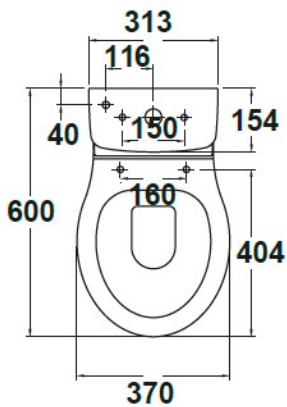

SPECIFICATION SHEET

Manufacturer	GALA GROUP OF ROCA-SPAIN
Model	KLEA
Description	FLOOR-STANDING BTW WC PAN WITH CISTERN, DUAL FLUSH MECHANISM 3/4L, SEAT AND COVER
Finish	WHITE
Article Code	33160 + 33540 + 51685

SPECIFICATION SHEET

Manufacturer	GALA GROUP OF ROCA-SPAIN
Model	KLEA
Description	FLOOR-STANDING BTW BIDET
Finish	WHITE
Article Code	33360

SPECIFICATION SHEET

Manufacturer	GALA GROUP OF ROCA-SPAIN
Model	KLEA
Description	WALL HUNG WC WITH SEAT AND COVER
Finish	WHITE
Article Code	33172 + 51685

SPECIFICATION SHEET

Manufacturer	GALA GROUP OF ROCA-SPAIN
Model	KLEA
Description	COUNTERTOP WASH BASIN
Finish	WHITE
Article Code	33050

SPECIFICATION SHEET

Manufacturer	GALA GROUP OF ROCA-SPAIN
Model	KLEA
Description	COUNTERTOP WASH BASIN
Finish	WHITE
Article Code	33040