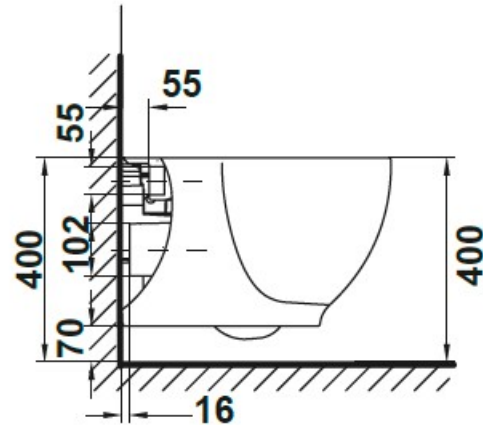

SPECIFICATION SHEET

Manufacturer	GALA GROUP OF ROCA-SPAIN
Model	KLEA
Description	FLOOR-STANDING BTW WC PAN WITH CISTERN, DUAL FLUSH MECHANISM 3/4L, SEAT AND COVER
Finish	WHITE
Article Code	33160 + 33540 + 51685

SPECIFICATION SHEET

Manufacturer	GALA GROUP OF ROCA-SPAIN
Model	KLEA
Description	FLOOR-STANDING BTW BIDET
Finish	WHITE
Article Code	33360

SPECIFICATION SHEET

Manufacturer	GALA GROUP OF ROCA-SPAIN
Model	KLEA
Description	WALL HUNG WC WITH SEAT AND COVER
Finish	WHITE
Article Code	33172 + 51685