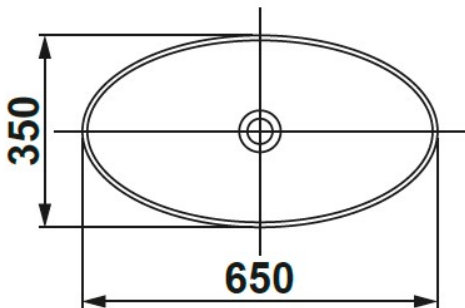

الركن الأوروبي ش.ذ.م.م.
EUROPEAN CORNER LLC

Al Wadi Building, Sheikh Zayed Road
P. O. Box 31840, Dubai
United Arab Emirates
Showroom Tel: +971 4 3356315
Office Tel: +971 4 3360601
Fax: +971 4 3360604
E-mail: gm@europeancorner-dubai.com

SPECIFICATION SHEET

Manufacturer	GALA GROUP OF ROCA-SPAIN
Model	KLEA
Description	COUNTERTOP WASH BASIN
Finish	WHITE
Article Code	33050