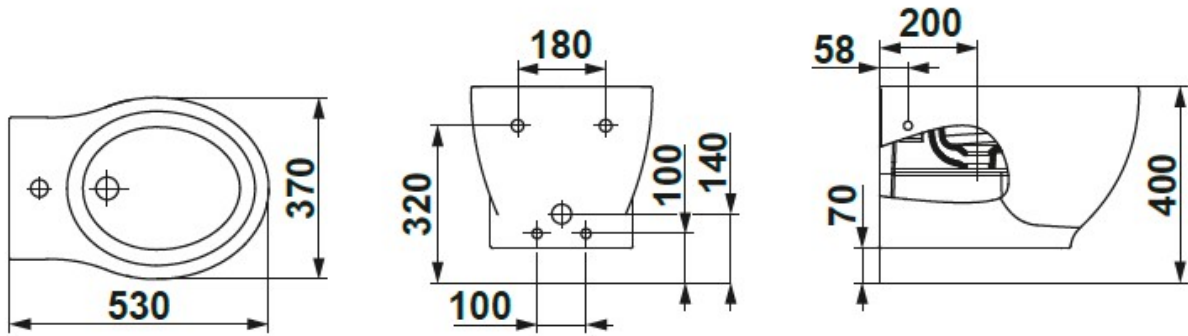

الركن الأوروبي ش.ذ.م.م.
EUROPEAN CORNER LLC

Al Wadi Building, Sheikh Zayed Road
P. O. Box 31840, Dubai
United Arab Emirates
Showroom Tel: +971 4 3356315
Office Tel: +971 4 3360601
Fax: +971 4 3360604
E-mail: gm@europeancorner-dubai.com

SPECIFICATION SHEET

Manufacturer	GALA GROUP OF ROCA-SPAIN
Model	KLEA
Description	WALL HUNG BIDET
Finish	WHITE
Article Code	33362