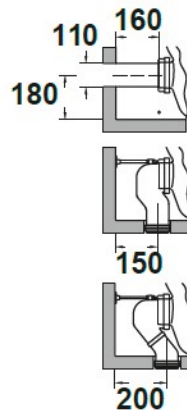

SPECIFICATION SHEET

Manufacturer	GALA GROUP OF ROCA-SPAIN
Model	KLEA
Description	FLOOR-STANDING BTW WC PAN WITH CISTERN, DUAL FLUSH MECHANISM 3/4L, SEAT AND COVER
Finish	WHITE
Article Code	33160 + 33540 + 51685

SPECIFICATION SHEET

Manufacturer	GALA GROUP OF ROCA-SPAIN
Model	KLEA
Description	FLOOR-STANDING BTW BIDET
Finish	WHITE
Article Code	33360

SPECIFICATION SHEET

Manufacturer	GALA GROUP OF ROCA-SPAIN
Model	KLEA
Description	WALL HUNG WC WITH SEAT AND COVER
Finish	WHITE
Article Code	33172 + 51685