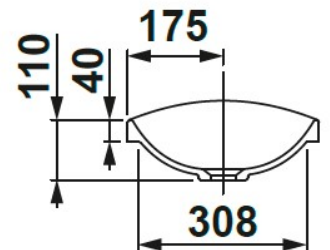

SPECIFICATION SHEET

Manufacturer	GALA GROUP OF ROCA-SPAIN
Model	KLEA
Description	COUNTERTOP WASH BASIN
Finish	WHITE
Article Code	33050