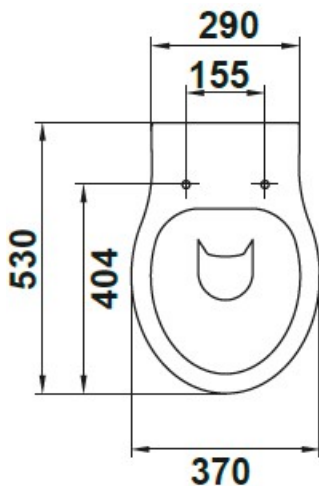

SPECIFICATION SHEET

Manufacturer	GALA GROUP OF ROCA-SPAIN
Model	KLEA
Description	FLOOR-STANDING BTW WC PAN WITH CISTERN, DUAL FLUSH MECHANISM 3/4L, SEAT AND COVER
Finish	WHITE
Article Code	33160 + 33540 + 51685

SPECIFICATION SHEET

Manufacturer	GALA GROUP OF ROCA-SPAIN
Model	KLEA
Description	FLOOR-STANDING BTW BIDET
Finish	WHITE
Article Code	33360

SPECIFICATION SHEET

Manufacturer	GALA GROUP OF ROCA-SPAIN
Model	KLEA
Description	WALL HUNG WC WITH SEAT AND COVER
Finish	WHITE
Article Code	33172 + 51685

SPECIFICATION SHEET

Manufacturer	GALA GROUP OF ROCA-SPAIN
Model	KLEA
Description	WALL HUNG BIDET
Finish	WHITE
Article Code	33362

الركن الأوروبي ش.ذ.م.م.
EUROPEAN CORNER LLC

Al Wadi Building, Sheikh Zayed Road
P. O. Box 31840, Dubai
United Arab Emirates
Showroom Tel: +971 4 3356315
Office Tel: +971 4 3360601
Fax: +971 4 3360604
E-mail: gm@europeancorner-dubai.com

SPECIFICATION SHEET

Manufacturer	GALA GROUP OF ROCA-SPAIN
Model	KLEA
Description	COUNTERTOP WASH BASIN
Finish	WHITE
Article Code	33050

SPECIFICATION SHEET

Manufacturer	GALA GROUP OF ROCA-SPAIN
Model	KLEA
Description	COUNTERTOP WASH BASIN
Finish	WHITE
Article Code	33040