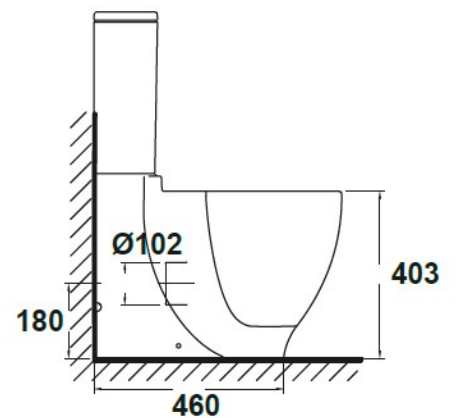

SPECIFICATION SHEET

Manufacturer	GALA GROUP OF ROCA-SPAIN
Model	KLEA
Description	FLOOR-STANDING BTW WC PAN WITH CISTERN, DUAL FLUSH MECHANISM 3/4L, SEAT AND COVER
Finish	WHITE
Article Code	33160 + 33540 + 51685

SPECIFICATION SHEET

Manufacturer	GALA GROUP OF ROCA-SPAIN
Model	KLEA
Description	FLOOR-STANDING BTW BIDET
Finish	WHITE
Article Code	33360

SPECIFICATION SHEET

Manufacturer	GALA GROUP OF ROCA-SPAIN
Model	KLEA
Description	WALL HUNG WC WITH SEAT AND COVER
Finish	WHITE
Article Code	33172 + 51685

SPECIFICATION SHEET

Manufacturer	GALA GROUP OF ROCA-SPAIN
Model	KLEA
Description	COUNTERTOP WASH BASIN
Finish	WHITE
Article Code	33050

SPECIFICATION SHEET

Manufacturer	GALA GROUP OF ROCA-SPAIN
Model	KLEA
Description	COUNTERTOP WASH BASIN
Finish	WHITE
Article Code	33040