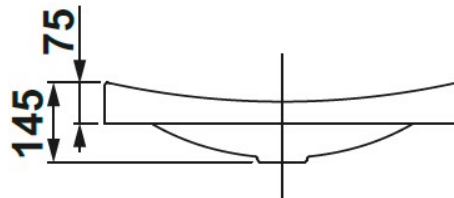

SPECIFICATION SHEET

Manufacturer	GALA GROUP OF ROCA-SPAIN
Model	KLEA
Description	COUNTERTOP WASH BASIN
Finish	WHITE
Article Code	33050