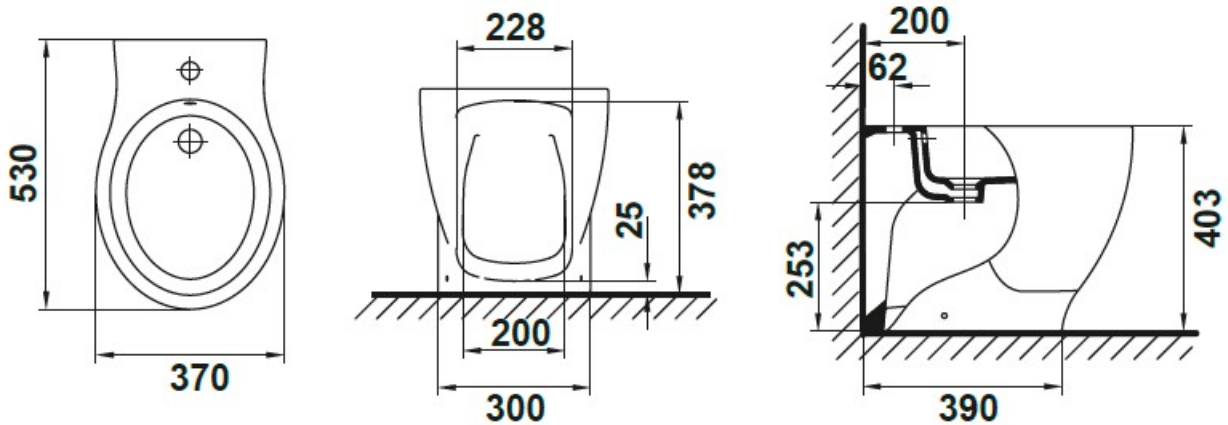

SPECIFICATION SHEET

Manufacturer	GALA GROUP OF ROCA-SPAIN
Model	KLEA
Description	FLOOR-STANDING BTW WC PAN WITH CISTERN, DUAL FLUSH MECHANISM 3/4L, SEAT AND COVER
Finish	WHITE
Article Code	33160 + 33540 + 51685

SPECIFICATION SHEET

Manufacturer	GALA GROUP OF ROCA-SPAIN
Model	KLEA
Description	FLOOR-STANDING BTW BIDET
Finish	WHITE
Article Code	33360

SPECIFICATION SHEET

Manufacturer	GALA GROUP OF ROCA-SPAIN
Model	KLEA
Description	WALL HUNG WC WITH SEAT AND COVER
Finish	WHITE
Article Code	33172 + 51685

SPECIFICATION SHEET

Manufacturer	GALA GROUP OF ROCA-SPAIN
Model	KLEA
Description	WALL HUNG BIDET
Finish	WHITE
Article Code	33362

الركن الأوروبي ش.ذ.م.م.
EUROPEAN CORNER LLC

Al Wadi Building, Sheikh Zayed Road
P. O. Box 31840, Dubai
United Arab Emirates
Showroom Tel: +971 4 3356315
Office Tel: +971 4 3360601
Fax: +971 4 3360604
E-mail: gm@europeancorner-dubai.com

SPECIFICATION SHEET

Manufacturer	GALA GROUP OF ROCA-SPAIN
Model	KLEA
Description	COUNTERTOP WASH BASIN
Finish	WHITE
Article Code	33050

SPECIFICATION SHEET

Manufacturer	GALA GROUP OF ROCA-SPAIN
Model	KLEA
Description	COUNTERTOP WASH BASIN
Finish	WHITE
Article Code	33040