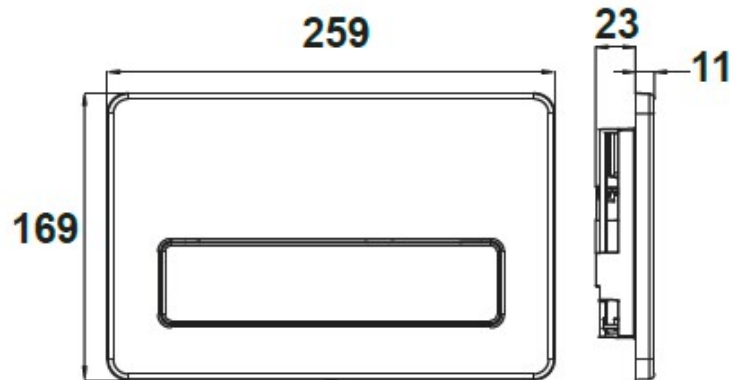

## SPECIFICATION SHEET

<b>Manufacturer</b>	GALA GROUP OF ROCA-SPAIN
<b>Model</b>	PL3 PUSH- BUTTON
<b>Description</b>	FLUSH ACTUATOR PLATE
<b>Finish</b>	WHITE / CHROME GLOSS / CHROMED MATT / STAINLESS STEEL
<b>Article Code</b>	5536501 / 5536569 / 5536570 / 5536600