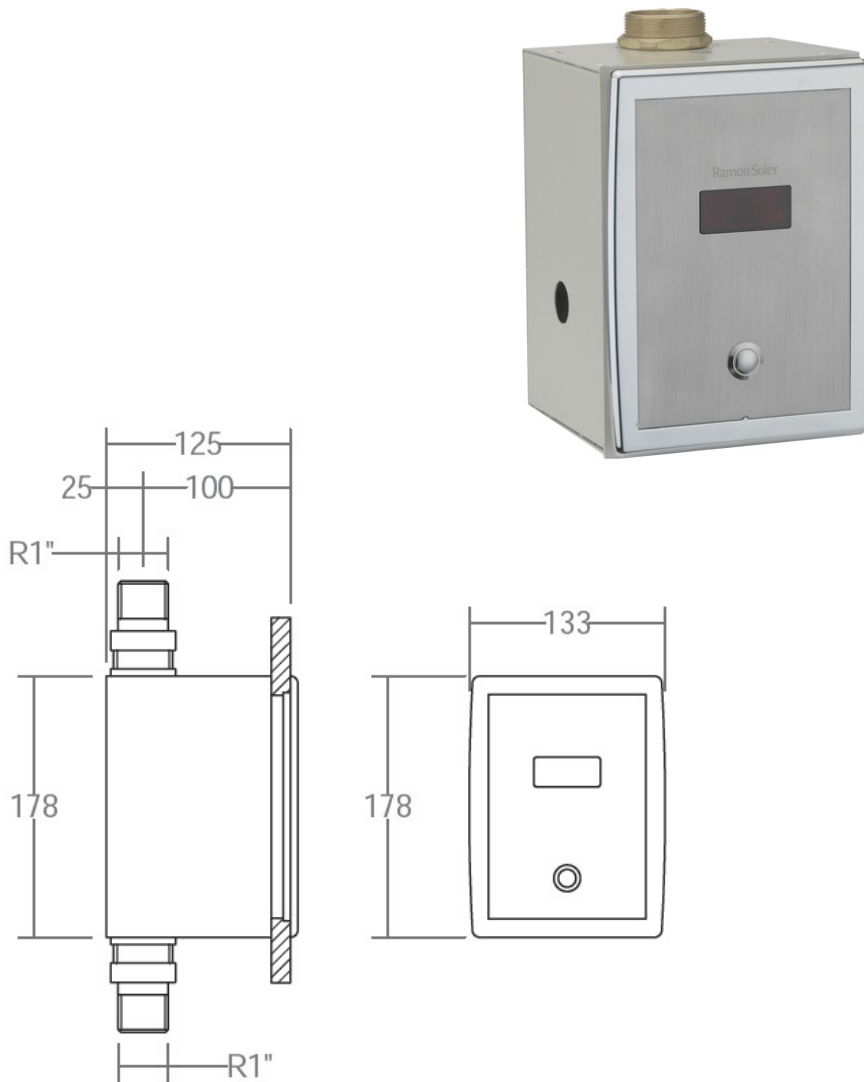

## SPECIFICATION SHEET

<b>Manufacturer</b>	RAMON SOLER-SPAIN
<b>Model</b>	SOLTRONIC
<b>Description</b>	WALL-MOUNTED ELECTRONIC TOILET FLUSHER
<b>Finish</b>	CHROME
<b>Article Code</b>	8117