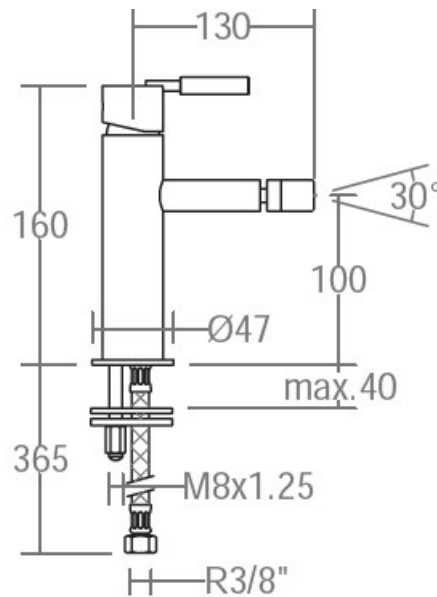

## SPECIFICATION SHEET

<b>Manufacturer</b>	RAMON SOLER-SPAIN
<b>Model</b>	ATICA
<b>Description</b>	ONE HOLE SINGLE LEVER BIDET MIXER WITH 2 FLEXIBLE HOSE.
<b>Finish</b>	CHROME
<b>Article Code</b>	7503