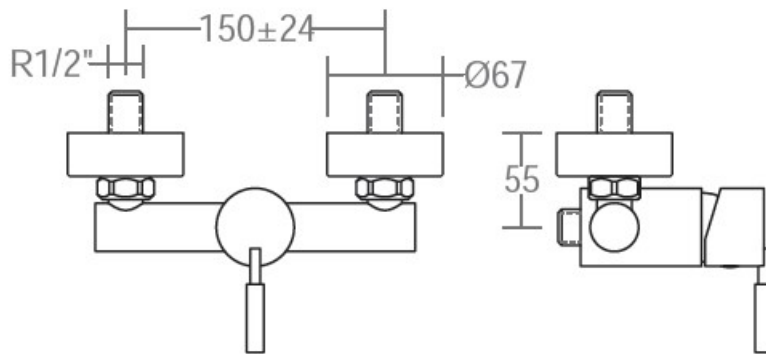

## SPECIFICATION SHEET

<b>Manufacturer</b>	RAMON SOLER-SPAIN
<b>Model</b>	ATICA
<b>Description</b>	WALL MOUNTED SHOWER MIXER.
<b>Finish</b>	CHROME
<b>Article Code</b>	7508 S