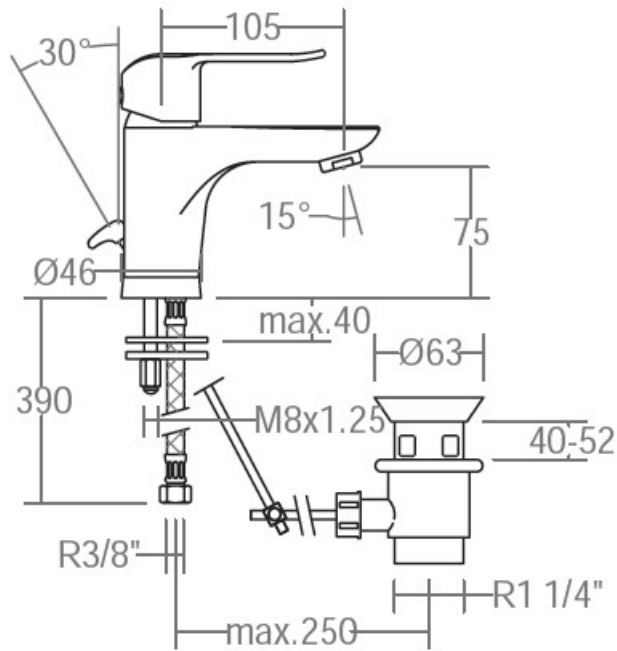

SPECIFICATION SHEET

Manufacturer	RAMON SOLER-SPAIN
Model	YPSILON PLUS
Description	ONE HOLE SINGLE LEVER WASH BASIN MIXER WITH 2 FLEXIBLE HOSE AND POP-UP WASTE
Finish	CHROME
Article Code	6402 VA