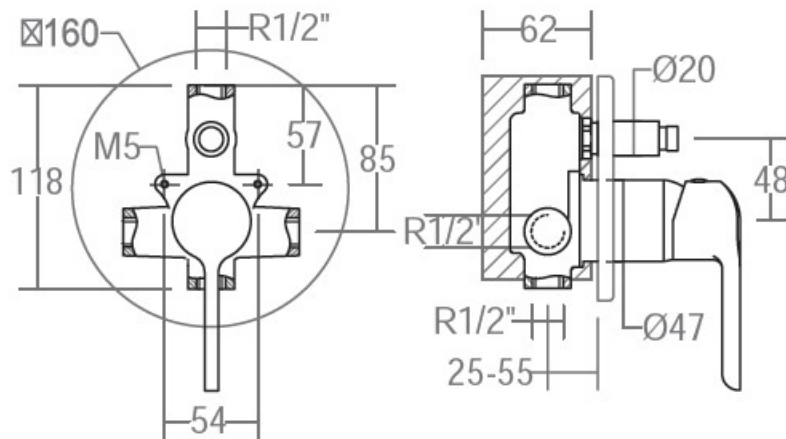

SPECIFICATION SHEET

Manufacturer	RAMON SOLER-SPAIN
Model	YPSILON PLUS
Description	BUILT-IN BATH AND SHOWER MIXER WITH DIVERTER
Finish	CHROME
Article Code	6415