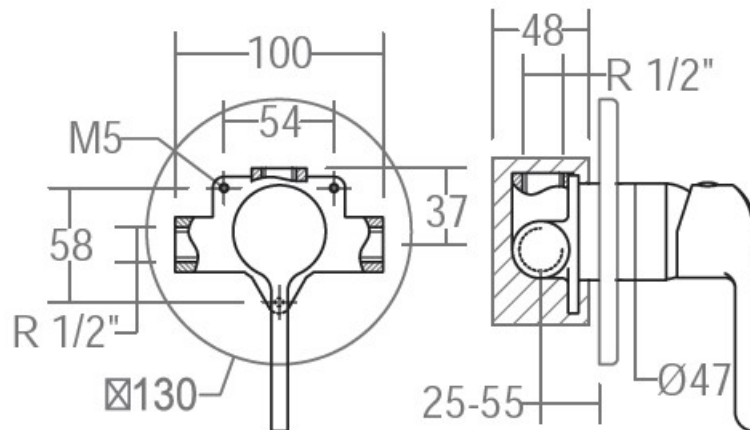

SPECIFICATION SHEET

Manufacturer	RAMON SOLER-SPAIN
Model	YPSILON PLUS
Description	BUILT-IN SHOWER MIXER
Finish	CHROME
Article Code	6418