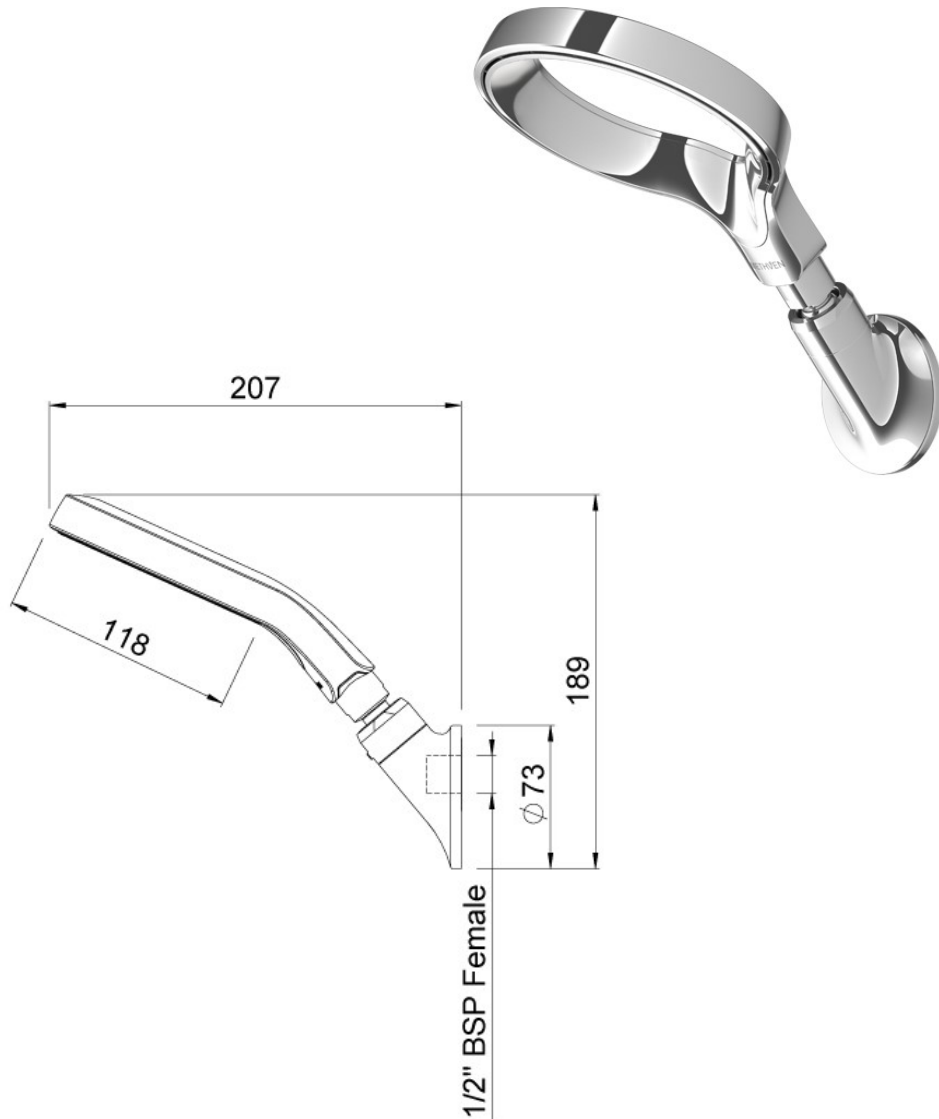

SPECIFICATION SHEET

Manufacturer	DEVA BY METHVEN-UK
Model	AIO
Description	AURAJET WALL SHOWER ON SHOWER ARM
Finish	CHROME/WHITE/CLASSIC BLUE/MARSALA/MIDNIGHT
Article code	AOSACPUK