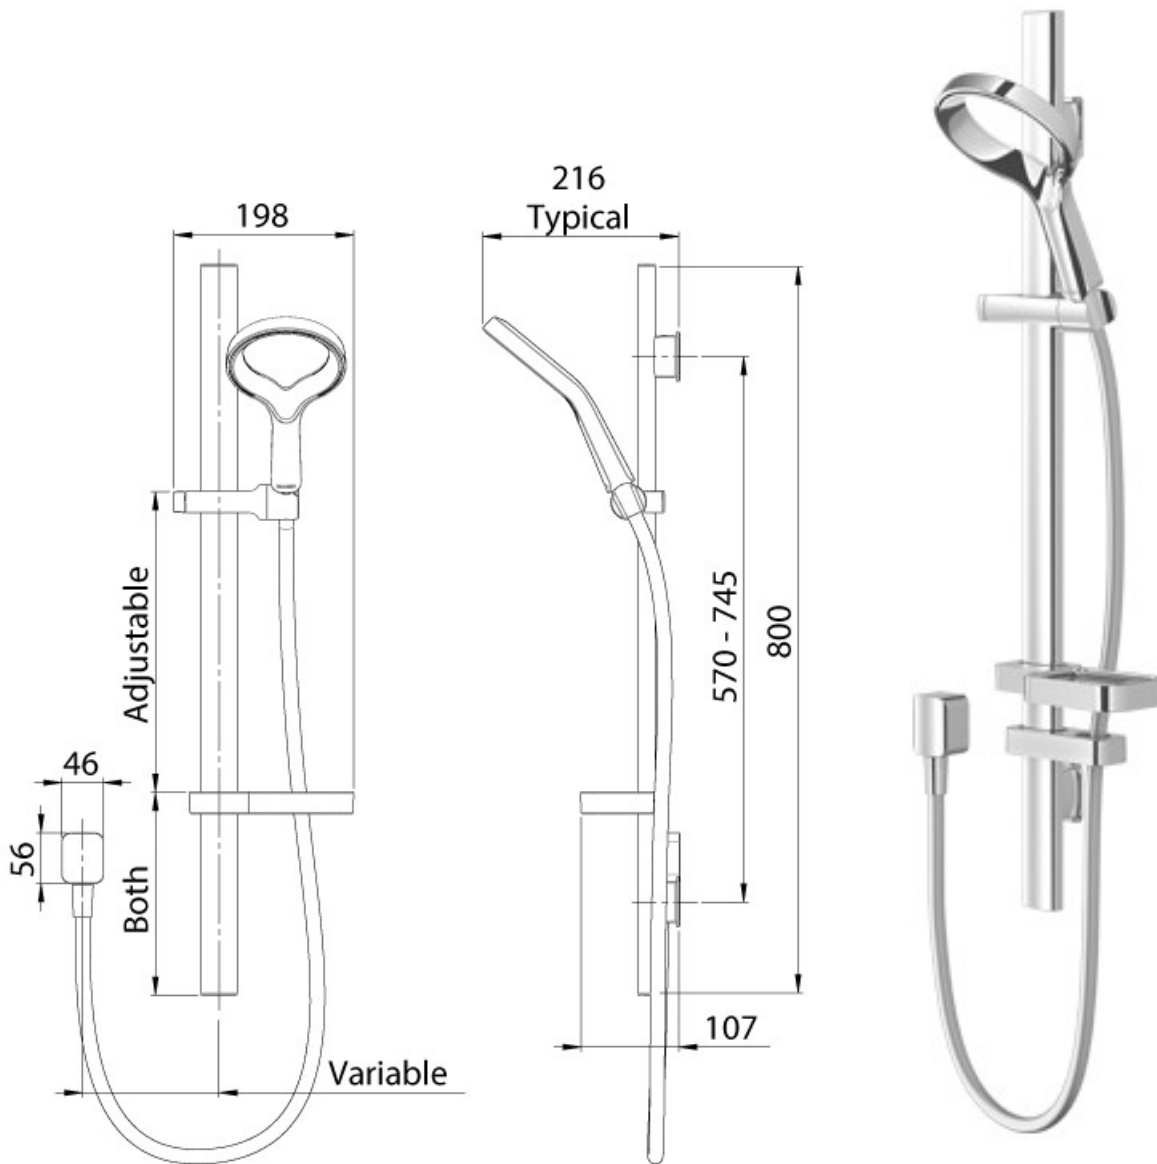

SPECIFICATION SHEET

Manufacturer	DEVA BY METHVEN-UK
Model	AIO
Description	AURAJET RAIL SHOWER
Finish	CHROME/WHITE/CLASSIC BLUE/MARSALA/MIDNIGHT
Article code	AOSRCPUK