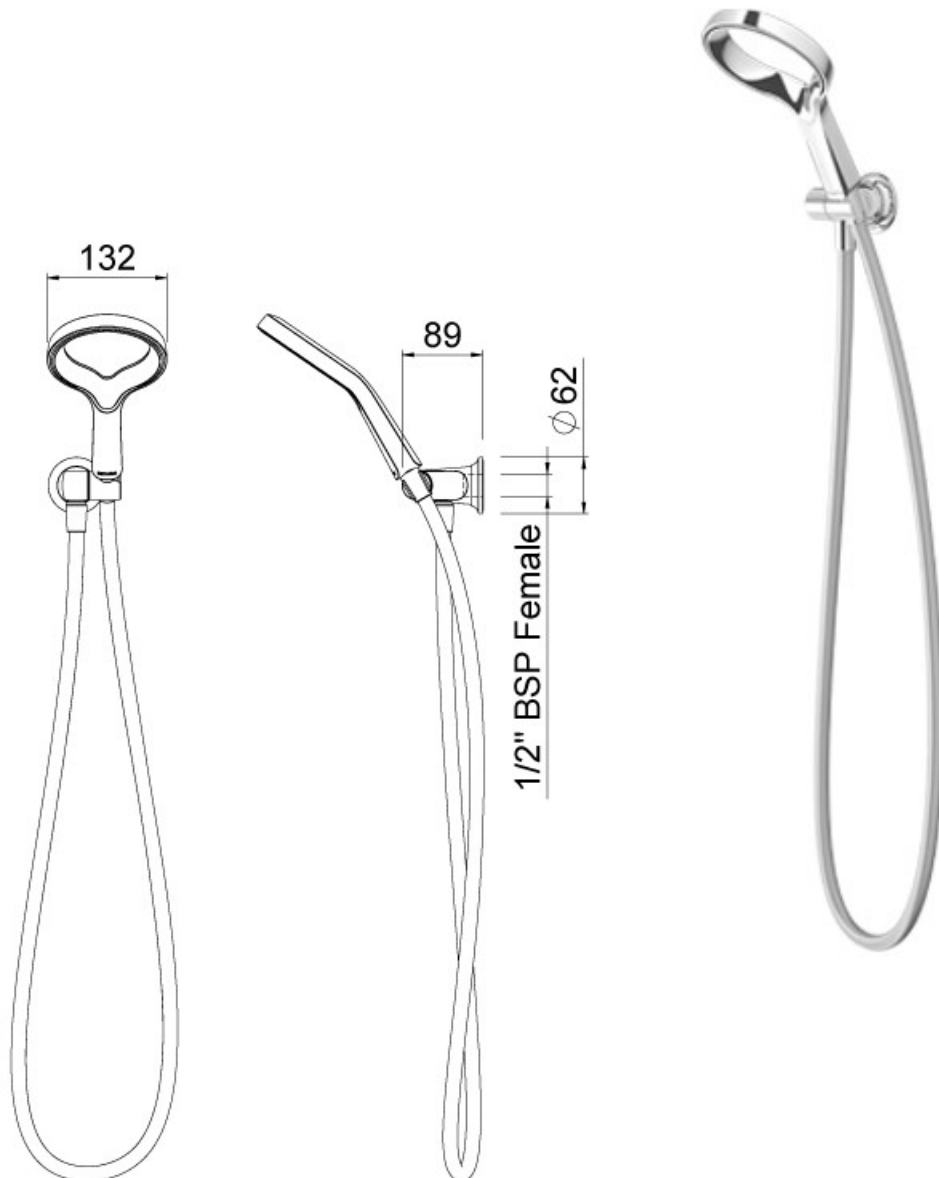

## SPECIFICATION SHEET

<b>Manufacturer</b>	DEVA BY METHVEN-UK
<b>Model</b>	AIO
<b>Description</b>	AURAJET HAND SHOWER
<b>Finish</b>	CHROME/WHITE/CLASSIC BLUE/MARSALA/MIDNIGHT
<b>Article code</b>	AOWOBCPUK