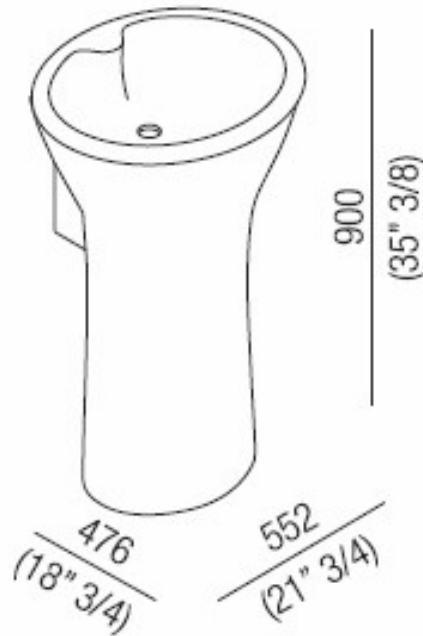

## SPECIFICATION SHEET

<b>Manufacturer</b>	BERTANI-ITALY
<b>Model</b>	AGAPE—ROTO
<b>Description</b>	FREESTANDING WASH BASIN
<b>Finish</b>	WHITE / ORANGE / GREEN / GREY WITH GLOSS LACQUER
<b>Article code</b>	ACER0790