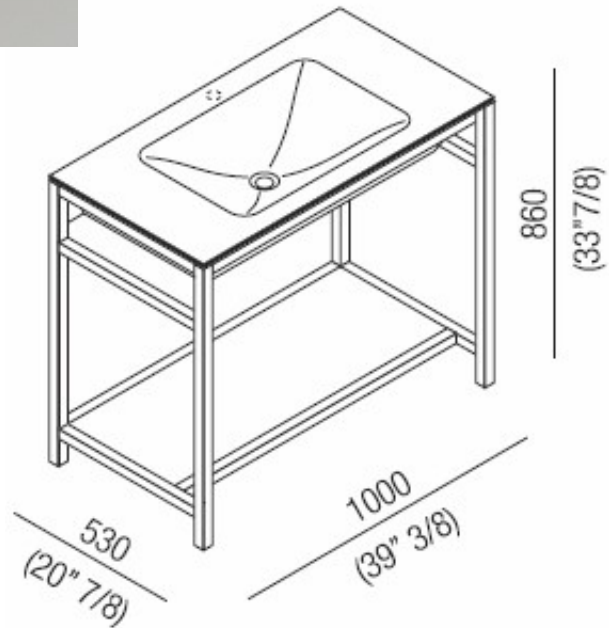

SPECIFICATION SHEET

Manufacturer	BERTANI-ITALY
Model	AGAPE—OTTOCENTO XL
Description	CRISTALPLANT BIOBASED WITH RECESSED BASIN
Finish	NATURAL / BROWN / DARK OAK / TEAK
Article code	AMXL