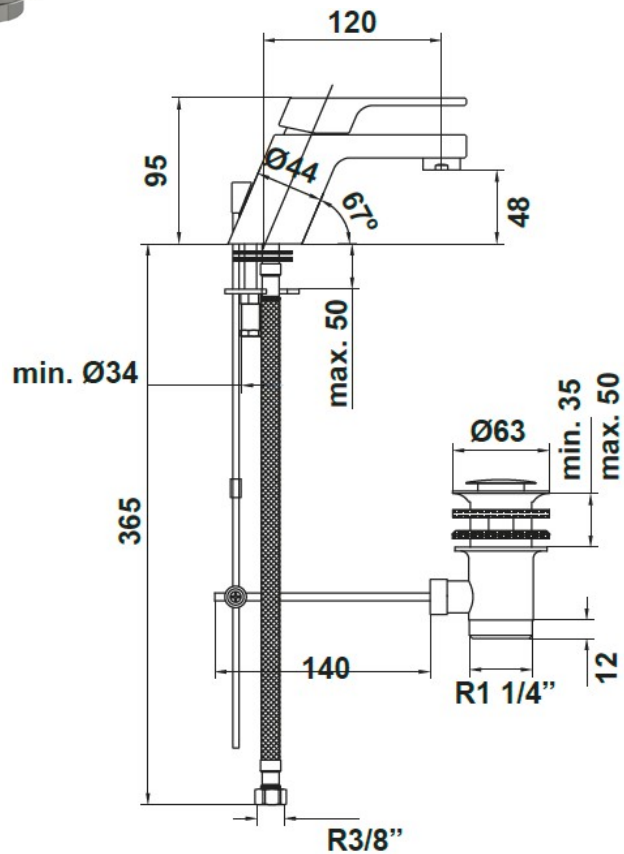

## SPECIFICATION SHEET

Manufacturer	GALA GROUP OF ROCA-SPAIN
Model	FLOW
Description	SINGLE LEVER WASH BASIN MIXER WITH 2 FLEXIBLE HOSE AND POP UP WASTE
Finish	CHROME
Article code	38940