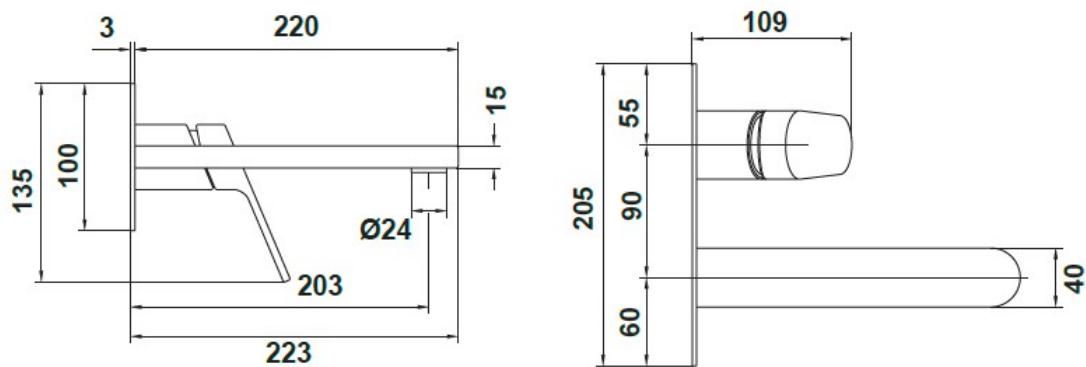

SPECIFICATION SHEET

Manufacturer	GALA GROUP OF ROCA-SPAIN
Model	FLOW
Description	BUILT IN WASH BASIN MIXER
Finish	CHROME
Article code	38944