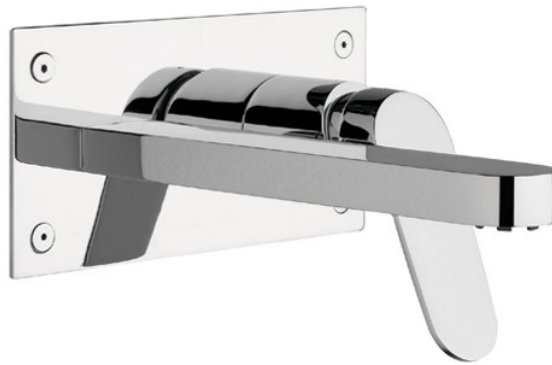

SPECIFICATION SHEET

Manufacturer	GALA GROUP OF ROCA-SPAIN
Model	FLOW
Description	BUILT IN WASH BASIN MIXER
Finish	CHROME
Article code	38944