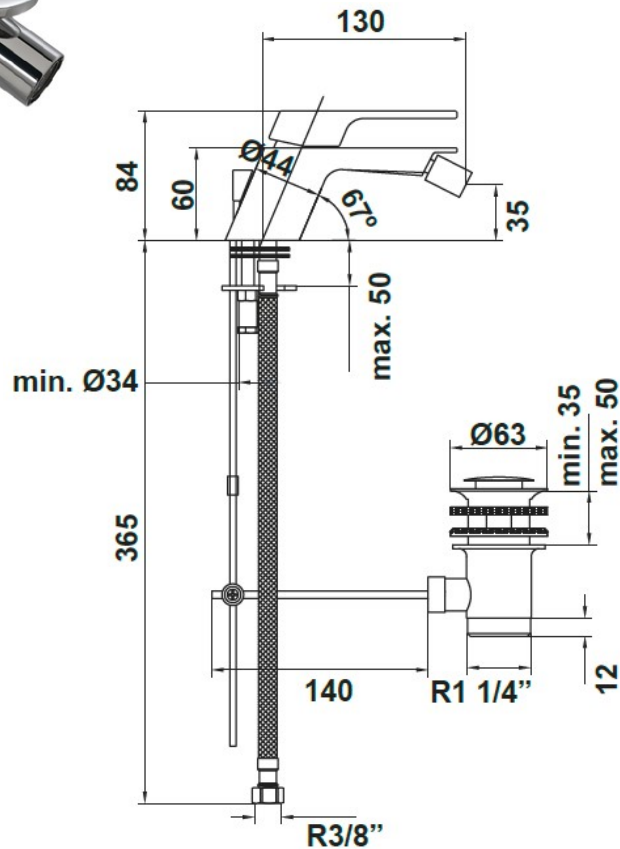

SPECIFICATION SHEET

Manufacturer	GALA GROUP OF ROCA-SPAIN
Model	FLOW
Description	SINGLE LEVER BIDET MIXER WITH 2 FLEXIBLE HOSE AND POP UP WASTE
Finish	CHROME
Article code	38942