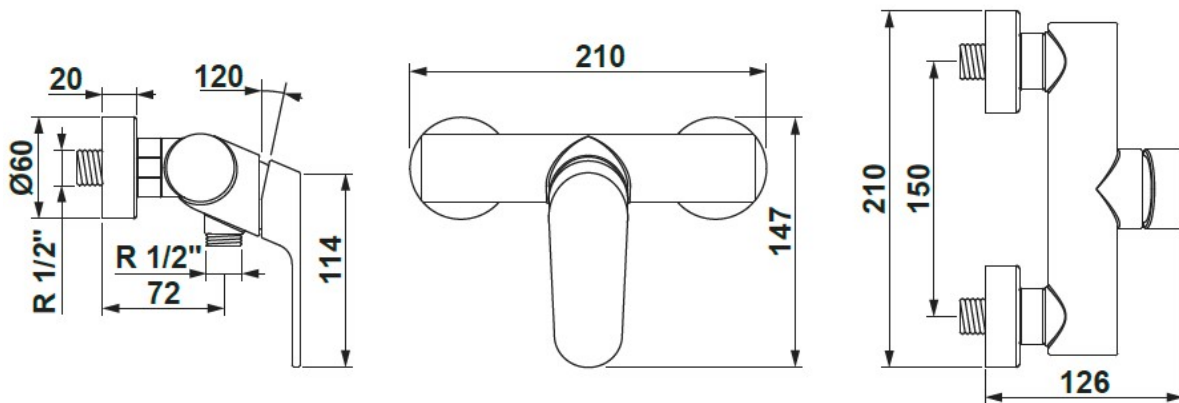

SPECIFICATION SHEET

Manufacturer	GALA GROUP OF ROCA-SPAIN
Model	FLOW
Description	SINGLE LEVER SHOWER MIXER
Finish	CHROME
Article code	38945