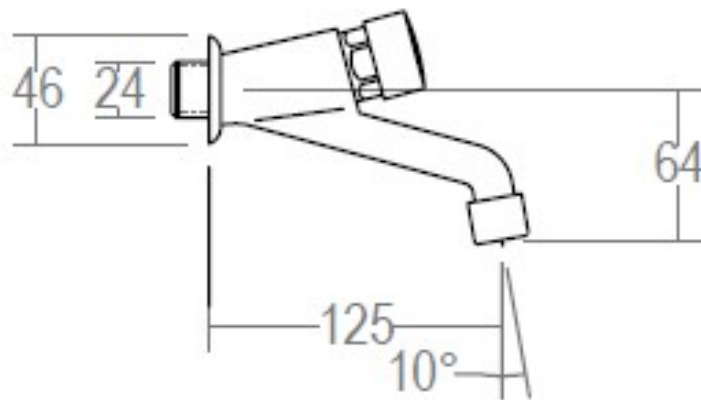

## SPECIFICATION SHEET

<b>Manufacturer</b>	RAMON SOLER-SPAIN
<b>Model</b>	SOLESTOP
<b>Description</b>	WALL MOUNTED SELF-CLOSING WALL BASIN TAP
<b>Finish</b>	CHROME
<b>Article Code</b>	7452