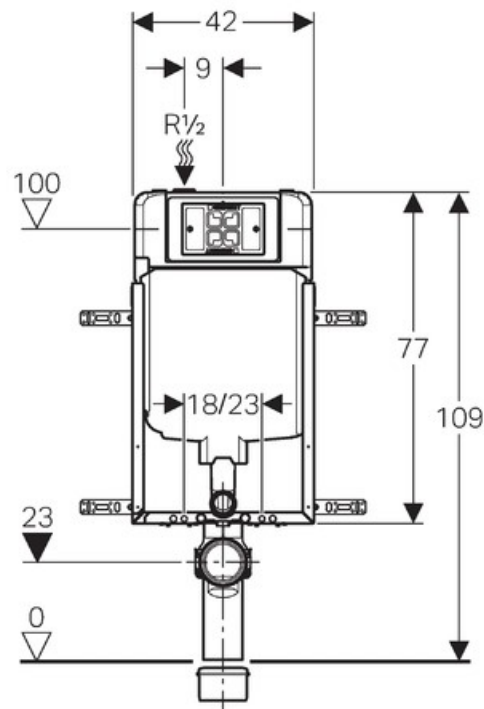

SPECIFICATION SHEET

Manufacturer	GEBERIT-GERMANY
Model	ALPHA KOMBIFIX
Description	GEBERIT KOMBIFIX ELEMENT FOR WALL-HUNG WC, 109 CM, WITH ALPHA CONCEALED CISTERN 8 CM
Finish	
Article Code	110.175.00.1