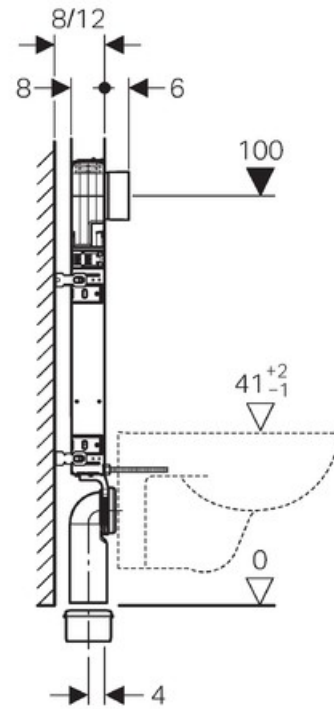

SPECIFICATION SHEET

Manufacturer	GEBERIT-GERMANY
Model	ALPHA KOMBIFIX
Description	GEBERIT KOMBIFIX ELEMENT FOR WALL-HUNG WC, 109 CM, WITH ALPHA CONCEALED CISTERN 8 CM
Finish	
Article Code	110.175.00.1