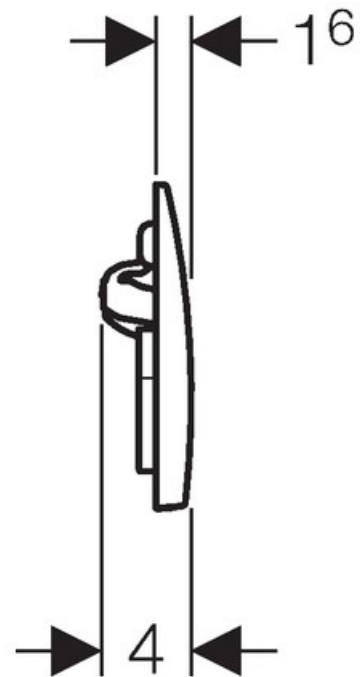

SPECIFICATION SHEET

Manufacturer	GEBERIT-GERMANY
Model	ALPHA10
Description	DUAL FLUSH ACTUATOR PLATE
Finish	WHITE ALPINE / BRIGHT CHROME-PLATED / MATT CHROME-PLATED
Article Code	115.040.11.1 / 115.040.21.1 / 115.040.46.1