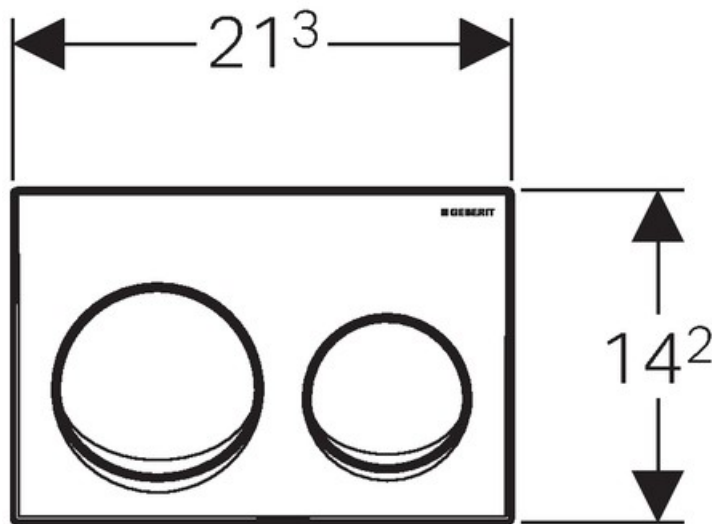

SPECIFICATION SHEET

Manufacturer	GEBERIT-GERMANY
Model	ALPHA10
Description	DUAL FLUSH ACTUATOR PLATE
Finish	WHITE ALPINE / BRIGHT CHROME-PLATED / MATT CHROME-PLATED
Article Code	115.040.11.1 / 115.040.21.1 / 115.040.46.1