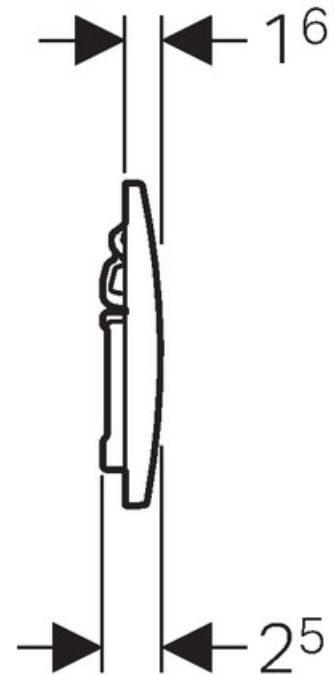

SPECIFICATION SHEET

Manufacturer	GEBERIT-GERMANY
Model	ALPHA01
Description	DUAL FLUSH ACTUATOR PLATE
Finish	WHITE ALPINE / BRIGHT CHROME-PLATED / MATT CHROME-PLATED
Article Code	115.035.11.1/115.035.21.1/115.035.46.1