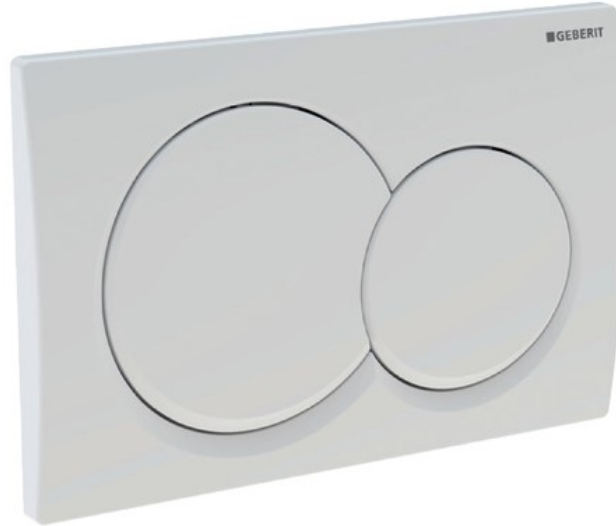

SPECIFICATION SHEET

Manufacturer	GEBERIT-GERMANY
Model	ALPHA01
Description	DUAL FLUSH ACTUATOR PLATE
Finish	WHITE ALPINE / BRIGHT CHROME-PLATED / MATT CHROME-PLATED
Article Code	115.035.11.1/115.035.21.1/115.035.46.1