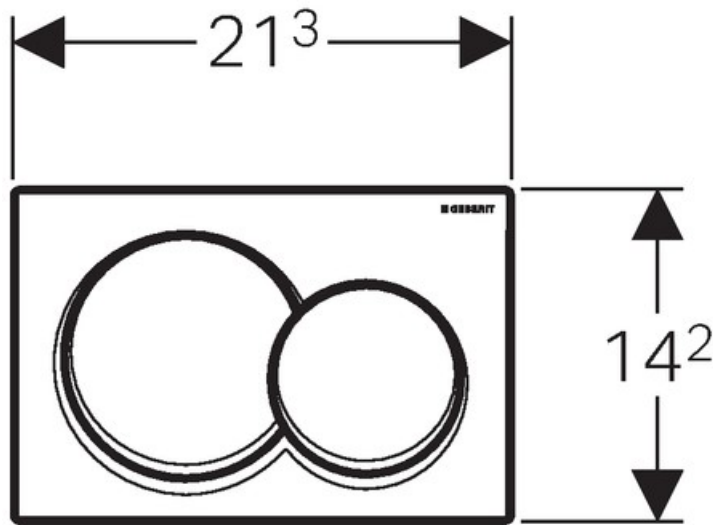

SPECIFICATION SHEET

Manufacturer	GEBERIT-GERMANY
Model	ALPHA01
Description	DUAL FLUSH ACTUATOR PLATE
Finish	WHITE ALPINE / BRIGHT CHROME-PLATED / MATT CHROME-PLATED
Article Code	115.035.11.1/115.035.21.1/115.035.46.1