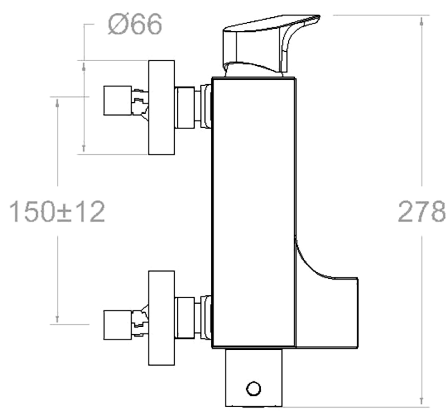

SPECIFICATION SHEET

Technical Characteristics :

- ◆ Ceramic cartridge.
- ◆ K artridge : 35000-2
- ◆ Thermostatic cartridge with hot block system to protect against scalding and thermostat system to lock the temperature at 38 °.
- ◆ Delivery at 3 bar 7 l / min.
- ◆ Noise level at 3 bar: <20 dB.
- ◆ Chrome plated brass: nickel 15 microns thick, chrome 0.3 microns thick.
- ◆ Resistant to static pressure ≤ 10 bar and water hammer 25 bar.
- ◆ Recommended hot water temperature 55 ° C. Maximum use temperature 65 ° C. Maximum 1 h at 90 ° C.
- ◆ Use a pressure between 1-5 bar. 3 bars recommended.
- ◆ 5 years warranty for faucets and 2 years for accessories
- ◆ Patented water management system.

MANUFACTURER	RAMON SOLER - SPAIN
MODEL	URBAN CHIC
DESCRIPTION	WALL MOUNTED BATH AND SHOWER MIXER WITH SAFETY GLASS WITHOUT KIT SHOWER.
FINISH	CHROME
CODE	210501S