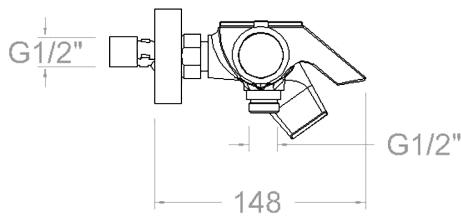

SPECIFICATION SHEET

Technical Characteristics :

- ◆ Ceramic cartridge.
- ◆ K artridge : 35000-2
- ◆ Thermostatic cartridge with hot block system to protect against scalding and thermostat system to lock the temperature at 38 °.
- ◆ Delivery at 3 bar 7 l / min.
- ◆ Noise level at 3 bar: <20 dB.
- ◆ Chrome plated brass: nickel 15 microns thick, chrome 0.3 microns thick.
- ◆ Resistant to static pressure ≤ 10 bar and water hammer 25 bar.
- ◆ Recommended hot water temperature 55 ° C. Maximum use temperature 65 ° C. Maximum 1 h at 90 ° C.
- ◆ Use a pressure between 1-5 bar. 3 bars recommended.
- ◆ 5 years warranty for faucets and 2 years for accessories
- ◆ Patented water management system.

MANUFACTURER	RAMON SOLER - SPAIN
MODEL	URBAN CHIC
DESCRIPTION	WALL MOUNTED BATH AND SHOWER MIXER WITH SAFETY GLASS WITHOUT KIT SHOWER.
FINISH	CHROME
CODE	210501S