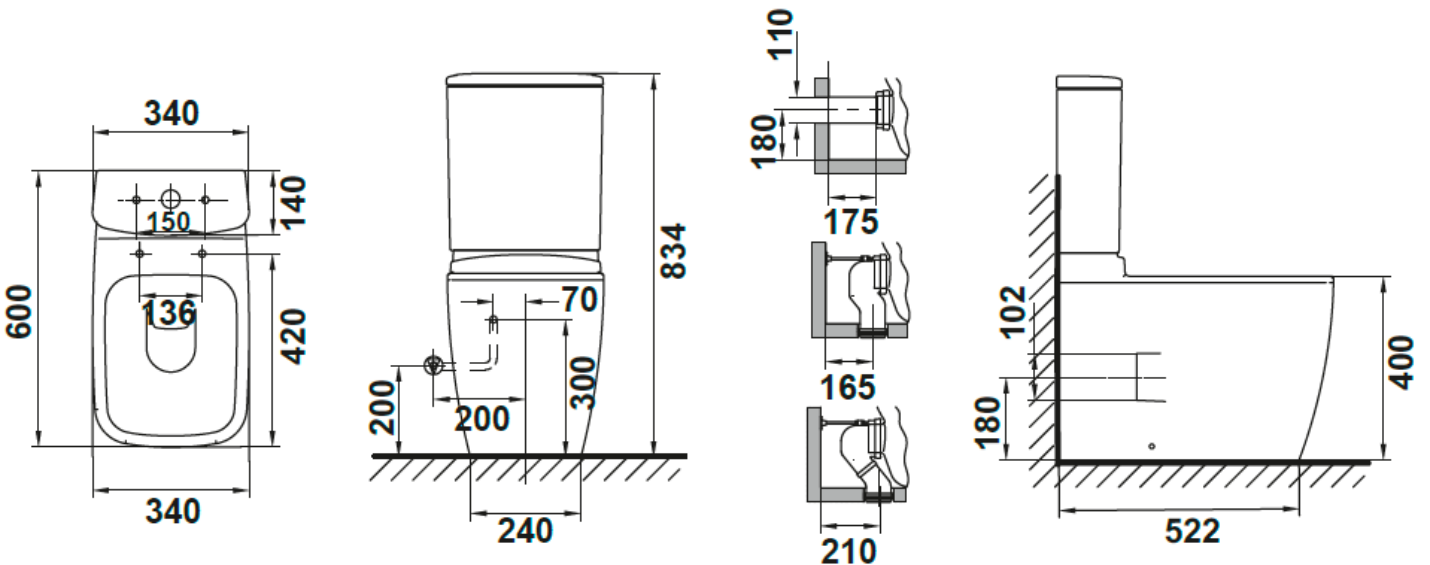

SPECIFICATION SHEET

Manufacturer	GALA GROUP OF ROCA-SPAIN
Model	EOS
Description	FLOOR-STANDING BTW WC PAN WITH CISTERN, DUAL FLUSH MECHANISM 3/4.5L, SEAT AND COVER
Finish	WHITE
Article Code	34160 + 34540 + 51318